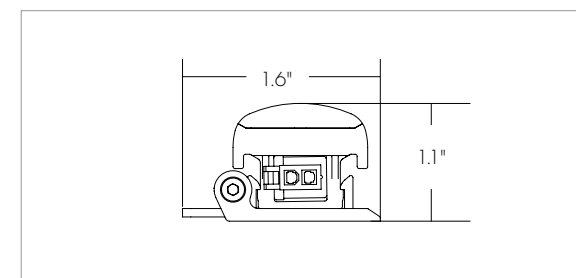

PILOT PAC

PAC is an ultra low-profile AC line voltage cove lighting product, featuring. PAC features plug and play connections for run lengths up to 100'. PAC does not have a traditional power supply but rather has the 24V conversion on the circuit boards with Triac dimming.

OVERVIEW

AC LINE VOLTAGE COVE LIGHTING

WATTAGES

4W/FT

CCT

2700K, 3000K, 3500K, 4000K (90+ CRI)

FIXTURE LENGTHS

12", 48", SINGLE AND PLUG AND PLAY

DIMMING

TRIAC DIMMING IS STANDARD

CERTIFICATIONS

ETL LISTED FOR DAMP/DRY LOCATIONS