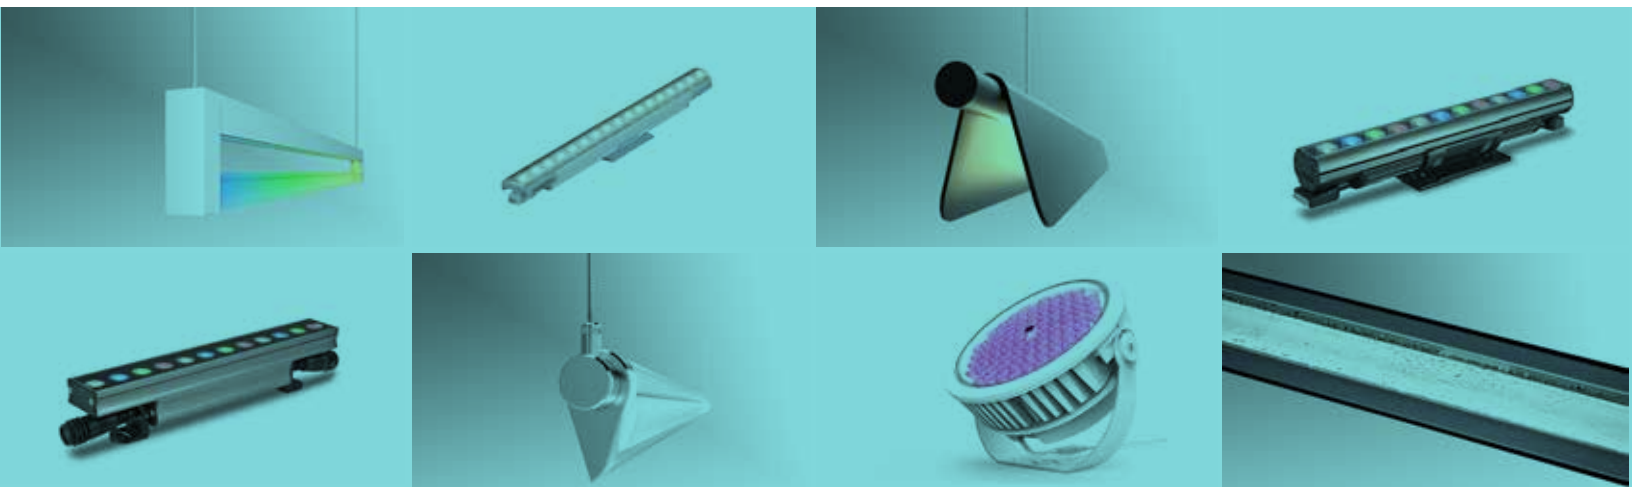

High Performance | Architectural | Lighting Solutions

2020 I D E A B O O K

SPACE

A re-imagining of the traditional linear fixture. Space balances light, dark, and the open air to create an extraordinary lighting tool.