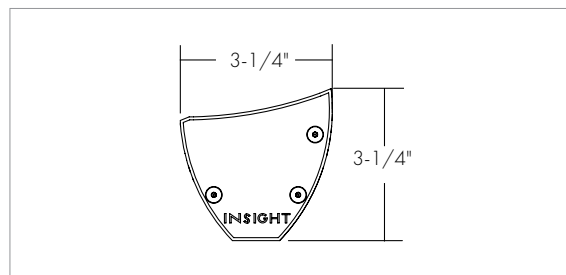

MEDLEY X

Medley-X has a unique architectural styling with a visor shielding built in to the fixture design.

OVERVIEW

EXTERIOR ARCHITECTURAL LINEAR LIGHTING (REMOTE POWER SUPPLY)

WATTAGES

3.5W/FT, 9W/FT, 17W/FT

CCT

2700K, 3000K, 3500K, 4000K, KELVIN TUNABLE AND COLOR CHANGING

FIXTURE LENGTHS

24" - 96"

MOUNTING

SURFACE, EXTENDED ARM AND PENDANT

DIMMING

0-10V AND DMX DIMMING

CERTIFICATIONS

IP67 RATED FOR EXTREME OUTDOOR ENVIRONMENTS