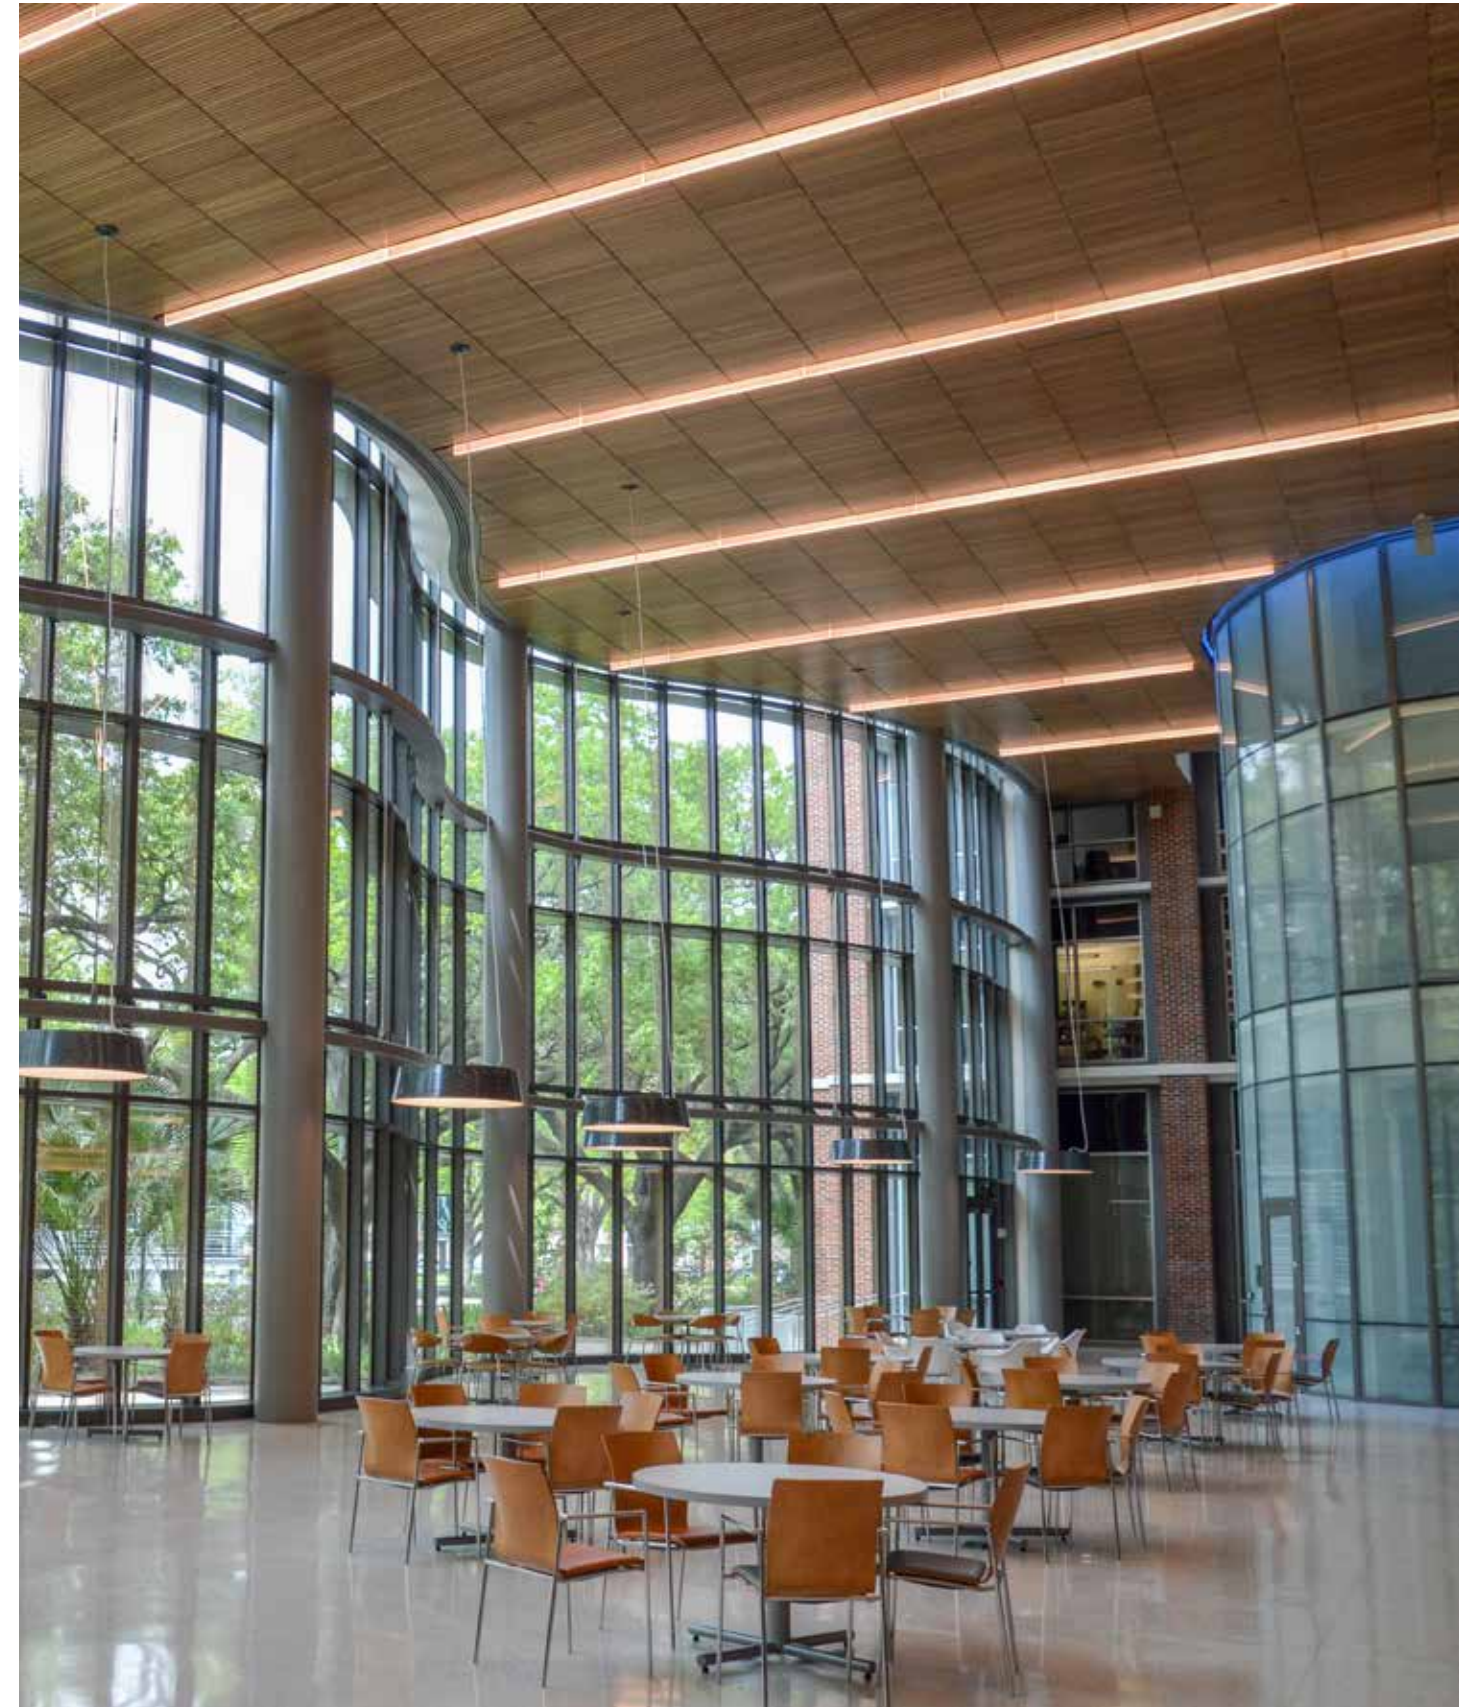

CERTIFICATIONS

ETL AND CETL APPROVED FOR DRY LOCATION