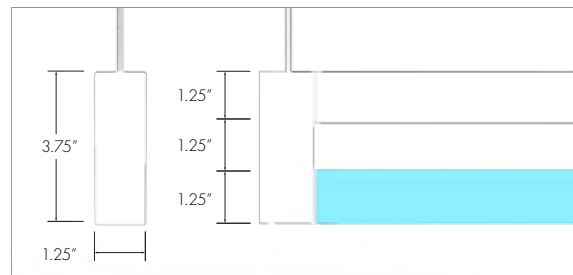

CERTIFICATIONS

ETL AND CETL APPROVED FOR DRY LOCATION

2019
WINNER
LIGHTING
DESIGN
AWARDS