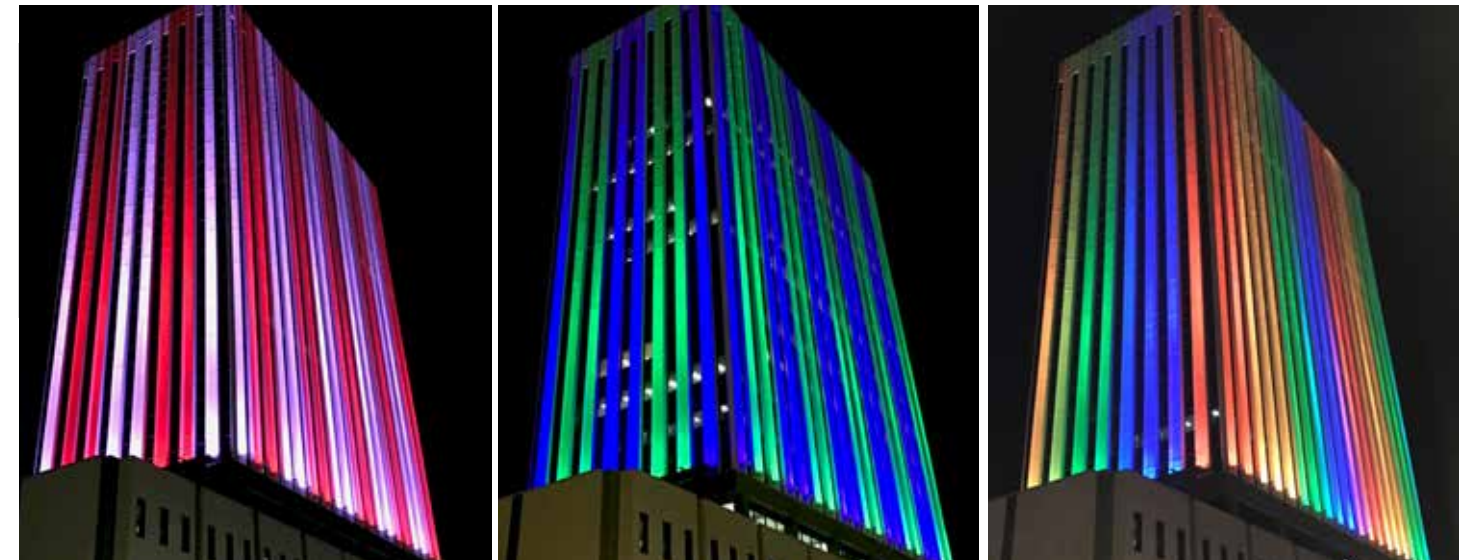

DIMMING

0-10V, DMX

CERTIFICATIONS

IP66, IP67, IK07, 3G RATING (SUITABLE FOR USE ON BRIDGES)

2018
WINNER
LIGHTING
DESIGN
AWARDS

MASQUE

The Masque LED family of facade lighting fixtures is up to the task. Integrating the latest in digital LED platforms for white light and color changing with 6 optical choices of beam performance.