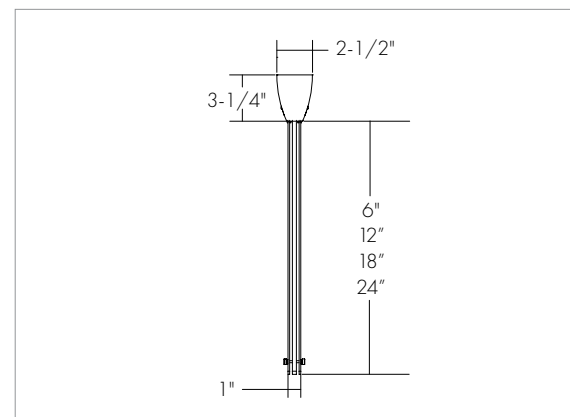

PARASIGN

ParaSign's ability to illuminate up to 24" of graphic with one light source located in the sleek housing, the signage architecture can be changed forever. ParaSign is available in standard lengths of 48" and 96" and can be easily specified for standard applications.

OVERVIEW

FRAMELESS LED, DOUBLE SIDED WAYFINDING SYSTEM, DESIGNED FOR SIMPLE GRAPHIC INSTALLATION

WATTAGES

11W/FT IN 12" AND 24" PANEL HEIGHTS

CCT

5000K

SIGN LENGTHS

24", 36", 48", 96"

MOUNTING

SUSPENDED, SURFACE

DIMMING

0-10V