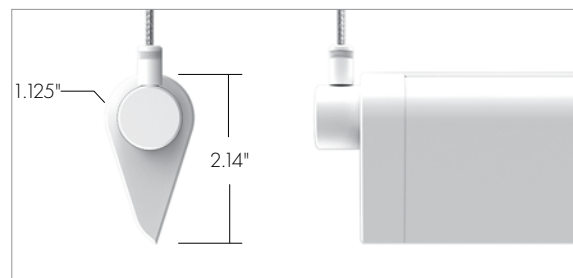

MOUNTING

SURFACE, EXTENDED ARM, PENDANT, POWERED SUSPENSION CABLES

DIMMING

0-10V AND LUTRON HI-LUME ECOSYSTEM

CERTIFICATIONS

ETL AND CETL APPROVED FOR DRY LOCATION

D2 SERIES

Ideal for interior and exterior applications with high ceilings such as lobbies, libraries natatoriums or atrium spaces.