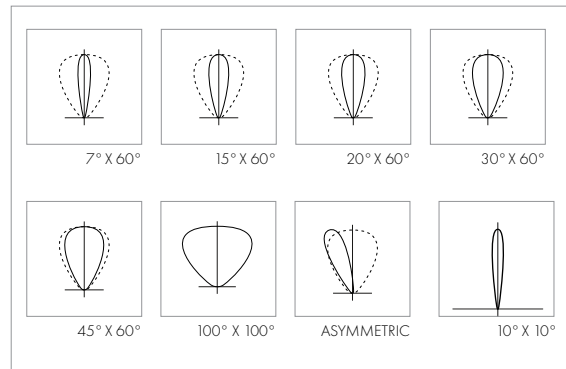

MEDLEY XI

MXi is a simple stand-alone sealed enclosure ideal to fit into small niches or exterior pockets.

OVERVIEW

EXTERIOR LOW PROFILE LINEAR LIGHTING (REMOTE POWER SUPPLY)

WATTAGES

3.5W/FT, 9W/FT, 17W/FT

CCT

2700K, 3000K, 3500K, 4000K, TUNABLE AND COLOR CHANGING

FIXTURE LENGTHS

24" - 96"

MOUNTING

SURFACE

DIMMING

0-10V AND DMX DIMMING

CERTIFICATIONS

IP67 RATED FOR EXTREME OUTDOOR ENVIRONMENTS