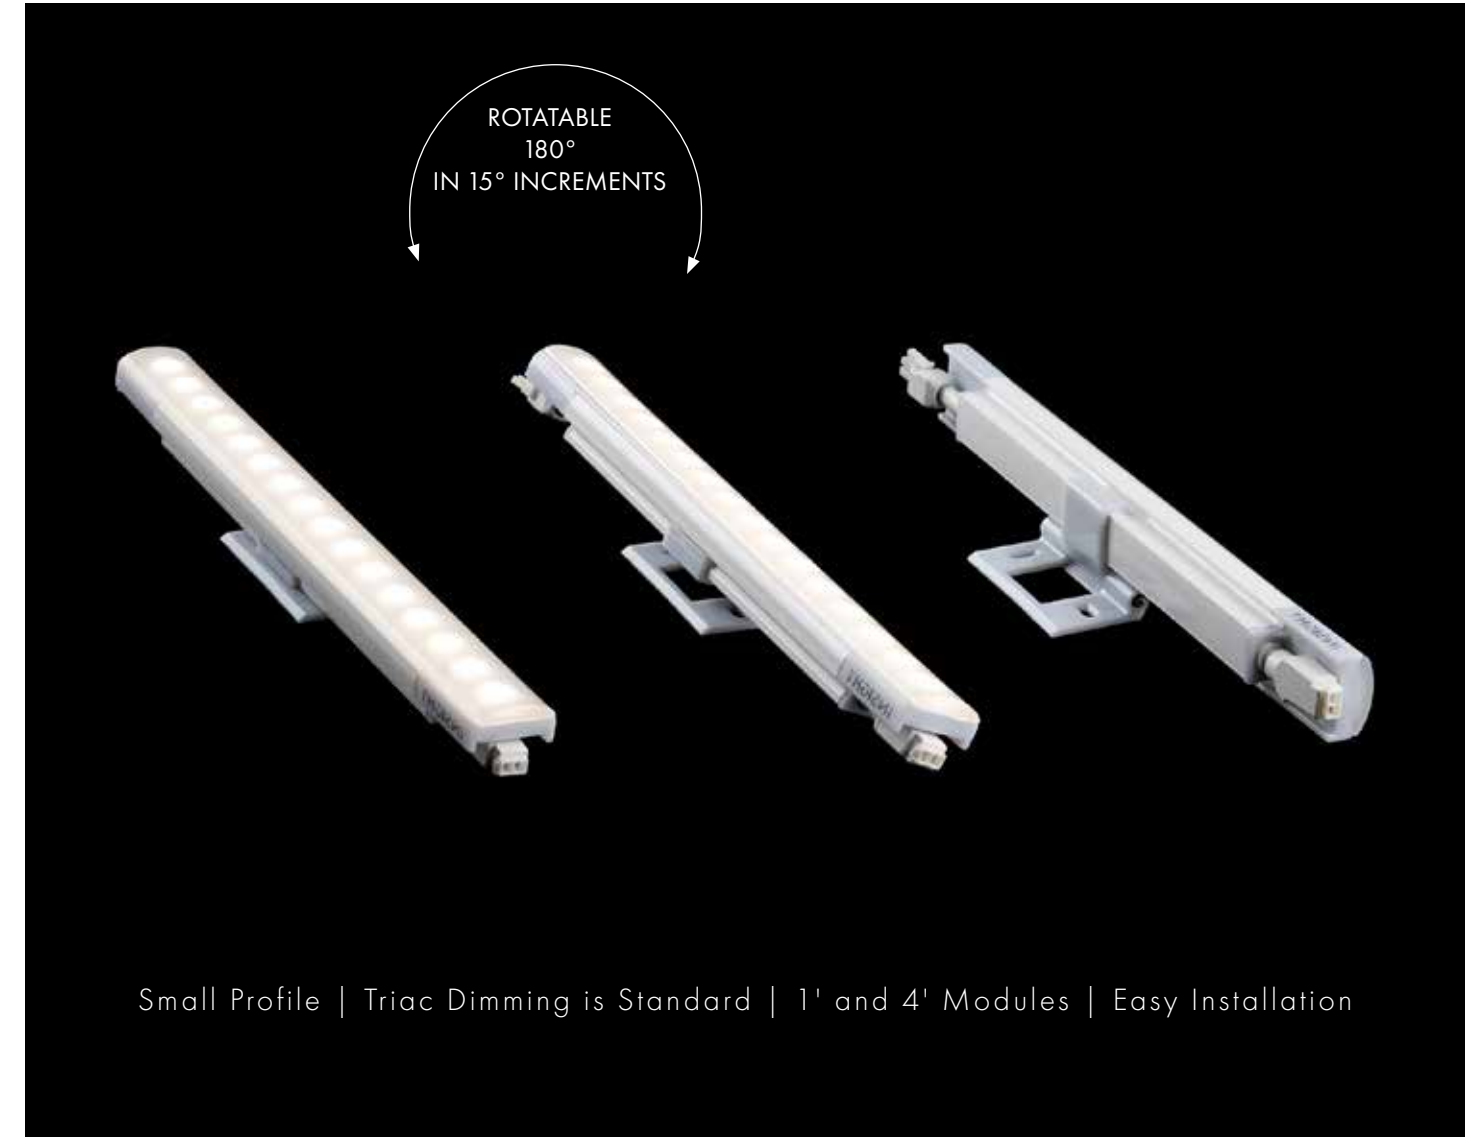

PILOT PAC

PAC is an ultra low-profile AC line voltage cove lighting product, featuring. PAC features plug and play connections for run lengths up to 100'. PAC does not have a traditional power supply but rather has the 24V conversion on the circuit boards with Triac dimming.

OVERVIEW

AC LINE VOLTAGE COVE LIGHTING

WATTAGES

4W/FT

CCT

2700K, 3000K, 3500K, 4000K (90+ CRI)

FIXTURE LENGTHS

12", 48", SINGLE AND PLUG AND PLAY

DIMMING

TRIAC DIMMING IS STANDARD

CERTIFICATIONS

ETL LISTED FOR DAMP/DRY LOCATIONS