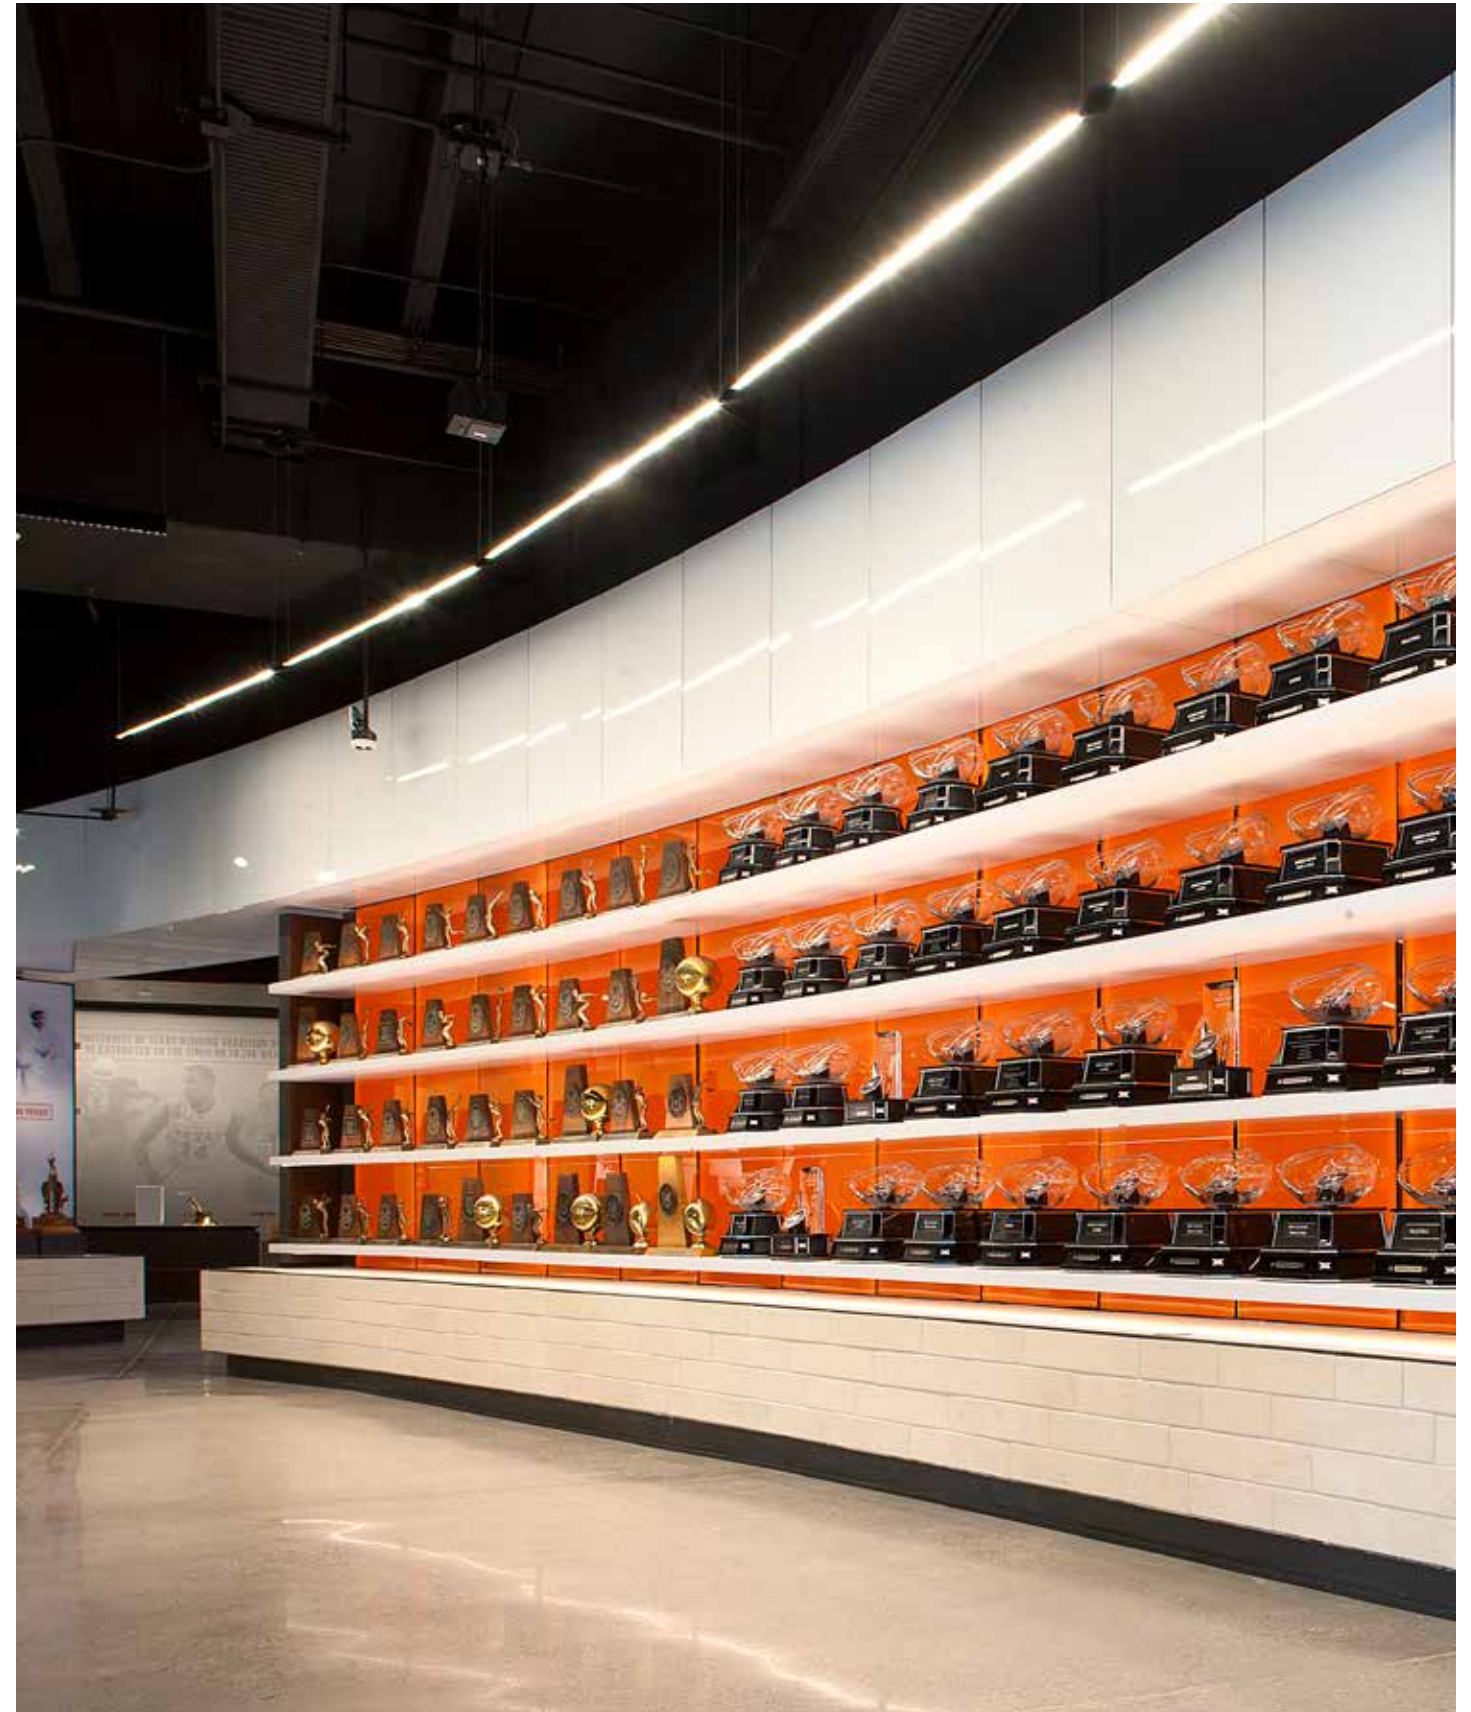

MOUNTING

SURFACE, EXTENDED ARM, PENDANT, POWERED SUSPENSION CABLES

DIMMING

0-10V AND LUTRON HI-LUME ECOSYSTEM

CERTIFICATIONS

ETL AND CETL APPROVED FOR DRY LOCATION

D2 SERIES

Ideal for interior and exterior applications with high ceilings such as lobbies, libraries natatoriums or atrium spaces.