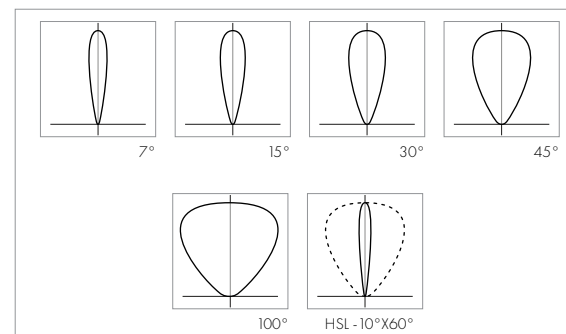

MASQUE

The Masque LED family of facade lighting fixtures is up to the task. Integrating the latest in digital LED platforms for white light and color changing with 6 optical choices of beam performance.

OVERVIEW

HIGH PERFORMANCE ARCHITECTURAL FACADE LIGHTING

WATTAGES

15W, 30W, 50W, 135W , OFFERED IN 3 HOUSING SIZES

CCT

2700K, 3000K, 3500K, 4000K, STATIC COLORS, COLOR CHANGING

MOUNTING

SURFACE, EXTENDED ARM, STANCHION

DIMMING

0-10V

CERTIFICATIONS

ETL WET LOCATION