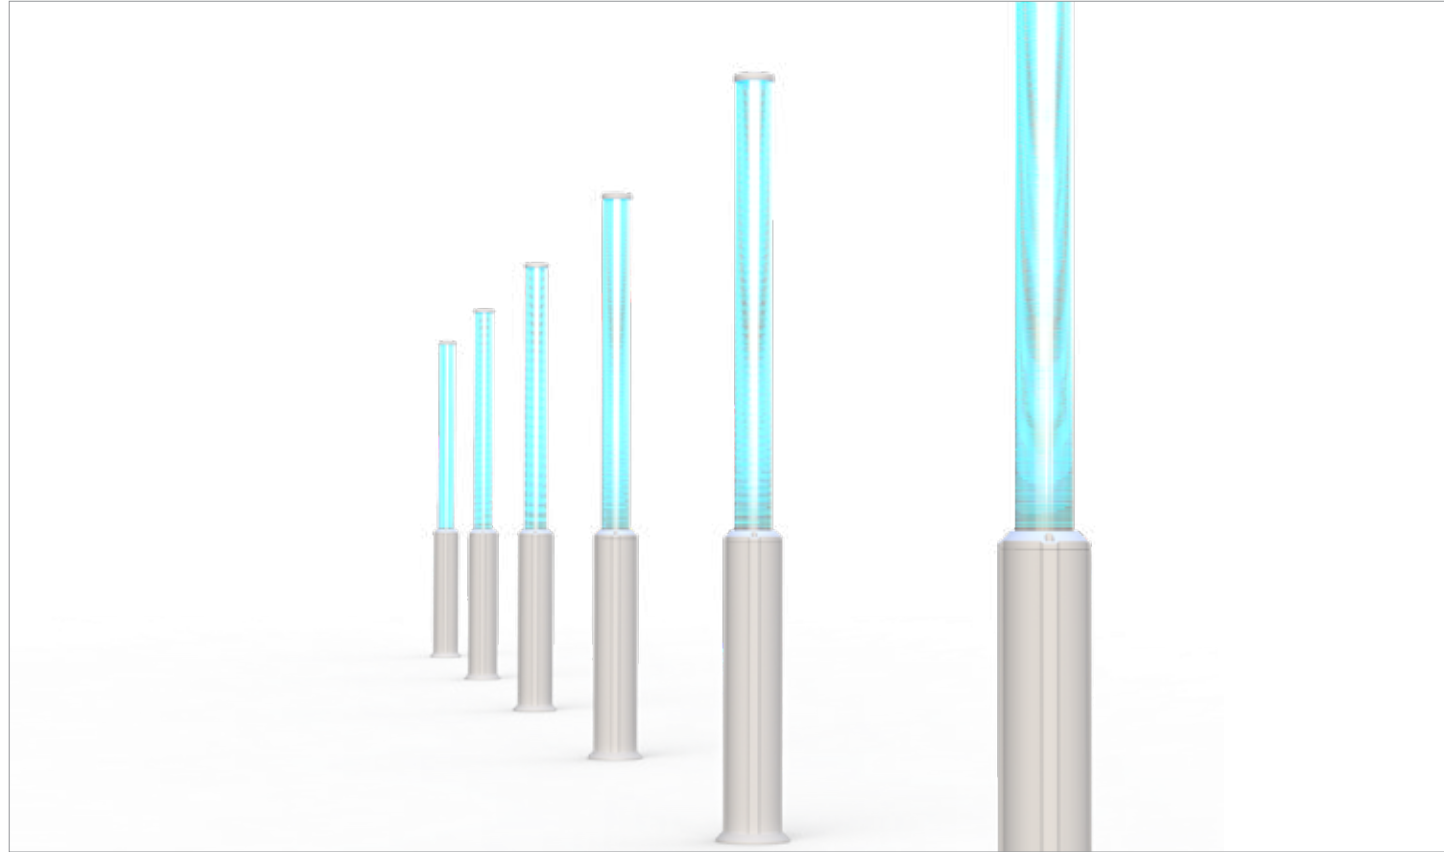

OVERVIEW

LINEAR LIGHT PIPE SYSTEM

WATTAGES

IL6LED: 250W, 6" DIAMETER LIGHT PIPE
IL10LED: 500W, 10" DIAMETER LIGHT PIPE

CCT

3000K, 3500K, 4000K

FIXTURE LENGTHS

IL6LED: 16' - 64'
IL10LED: 24' - 80'

MOUNTING

SUSPENDED, WALL AND CEILING

DIMMING

0-10V IS STANDARD

CERTIFICATIONS

UL AND CUL APPROVED FOR WET LOCATION

EURO

Euro provides crisp and elegant vertical illumination that will enhance any landscape. Utilizing LED illuminators in cast aluminum and extruded pedestals, Euro creates a quality of light without brightness or glare, allowing for true visual comfort in the pedestrian nightscape.

OVERVIEW

VERTICAL LIGHT PIPE SYSTEM. IDEAL FOR PEDESTRIAN WALKWAYS, PARKS AND PLAZAS

WATTAGES

50W

CCT

2700K, 3500K, 4000K

FIXTURE HEIGHTS

10' - 14'