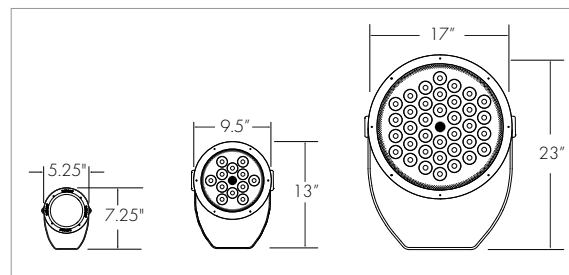

DIMMING

0-10V, DMX

CERTIFICATIONS

IP66, IP67, IK07, 3G RATING (SUITABLE FOR USE ON BRIDGES)

2018
WINNER
LIGHTING
DESIGN
AWARDS

MASQUE

The Masque LED family of facade lighting fixtures is up to the task. Integrating the latest in digital LED platforms for white light and color changing with 6 optical choices of beam performance.