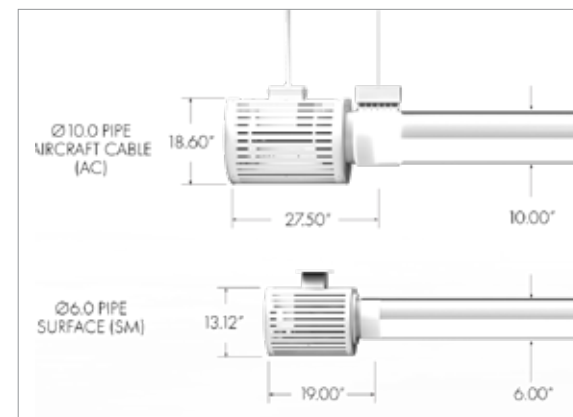

CERTIFICATIONS

UL AND CUL APPROVED FOR WET LOCATION