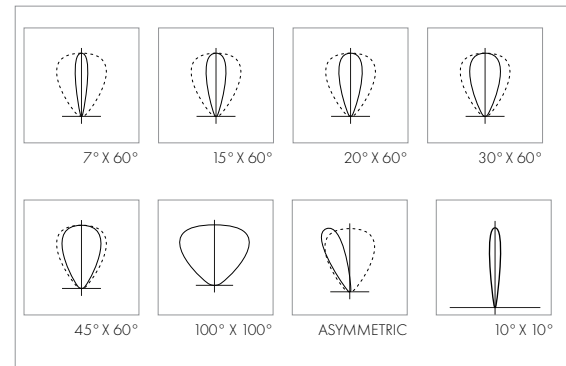

CERTIFICATIONS

IP68 RATED AND IK10 RATED