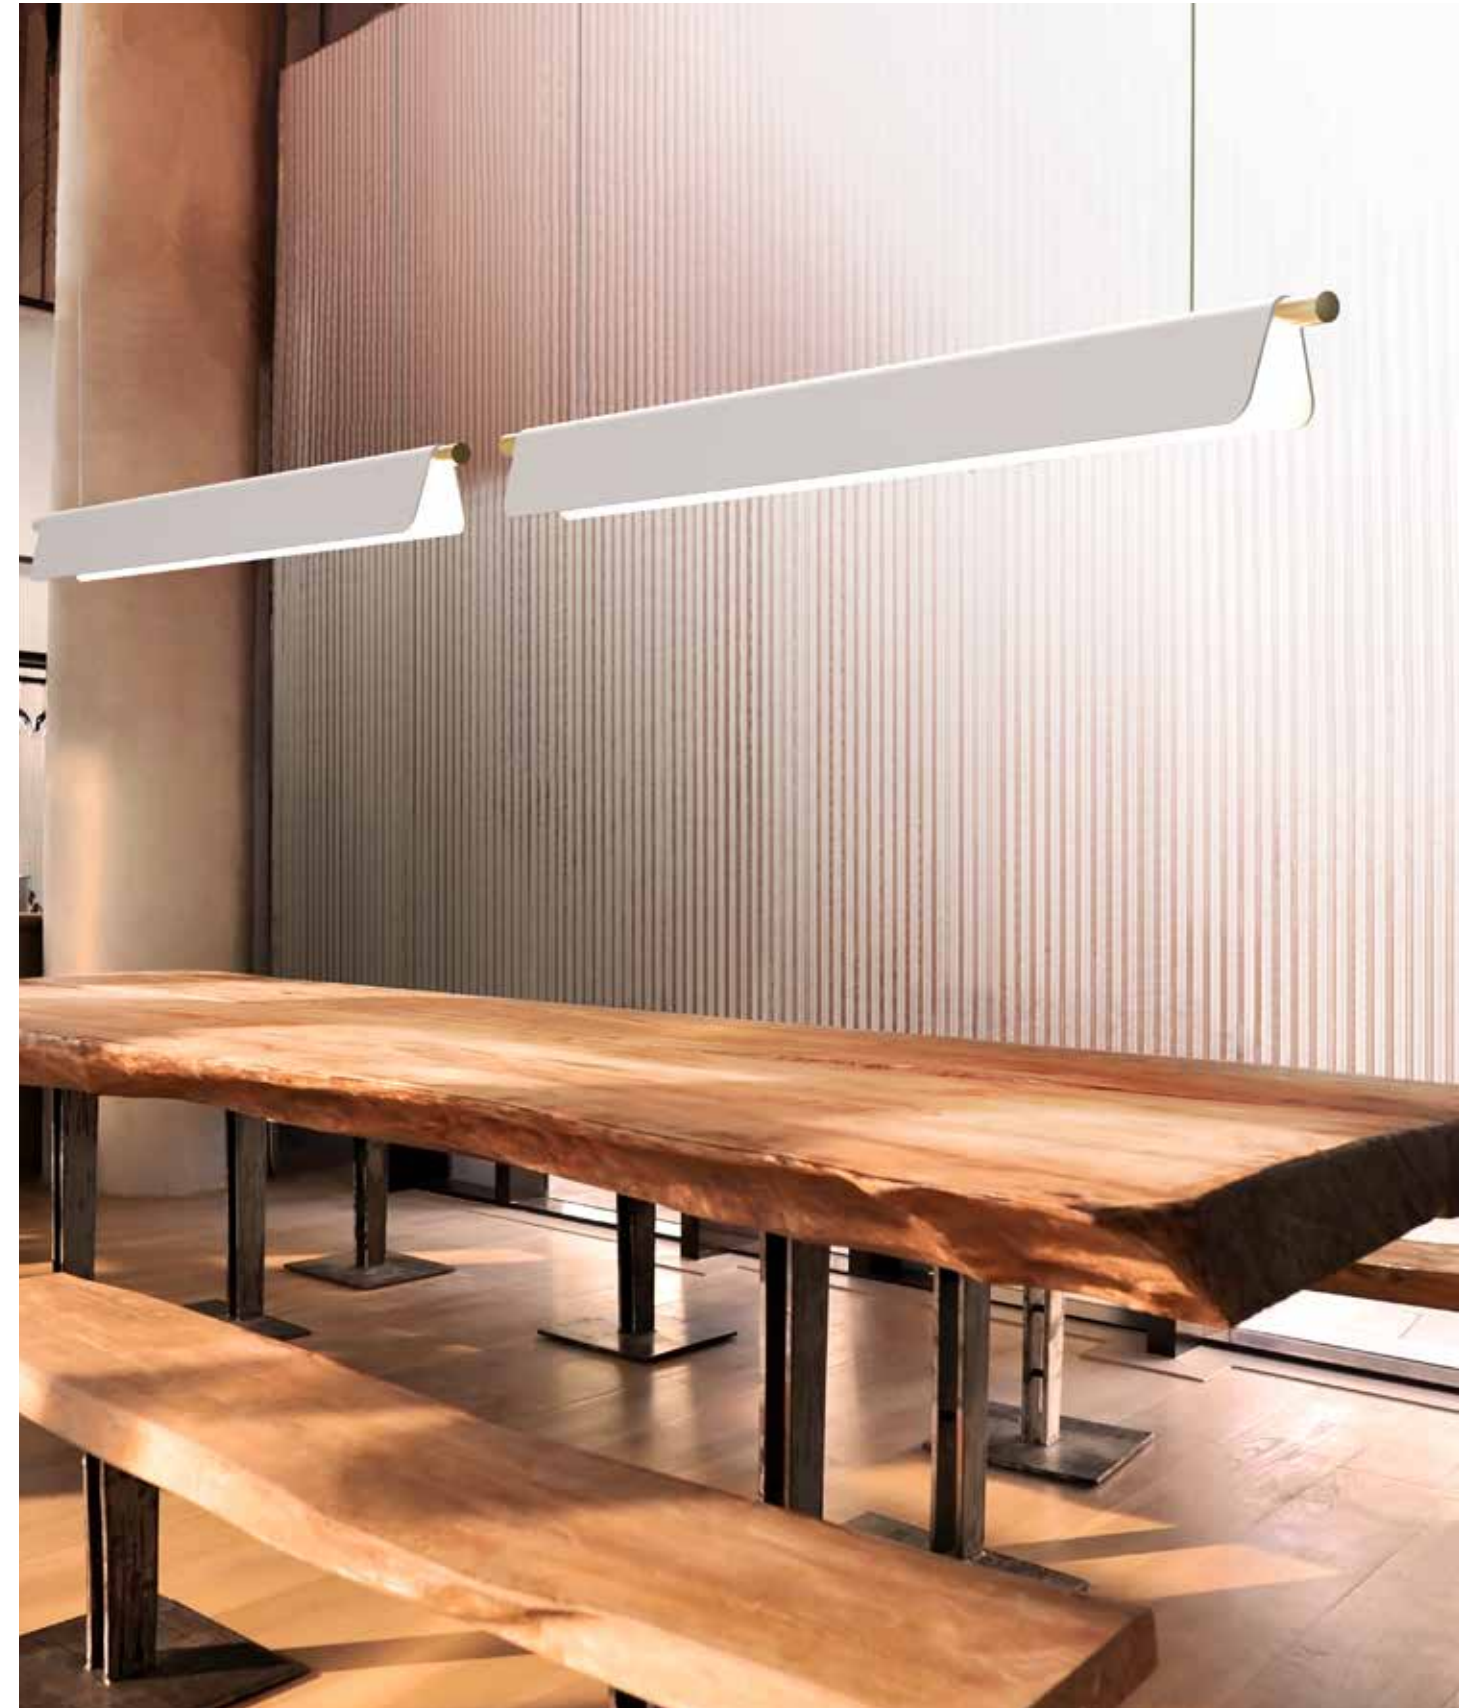

MOUNTING

POWERED SUSPENSION CABLES

DIMMING

0-10V AND LUTRON HI-LUME ECOSYSTEM

CERTIFICATIONS

ETL AND CETL APPROVED FOR DRY LOCATION

C5X

An ultra-compact wall wash fixture available in a variety of mounting configurations designed to fit seamlessly into any environment.