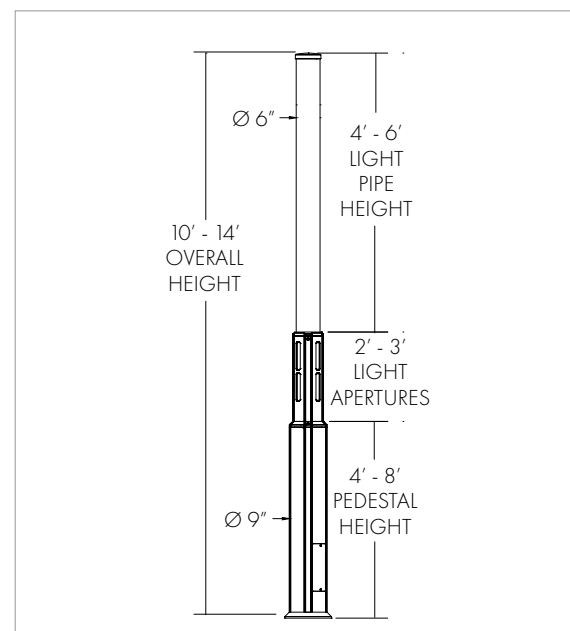

EURO

Euro provides crisp and elegant vertical illumination that will enhance any landscape. Utilizing LED illuminators in cast aluminum and extruded pedestals, Euro creates a quality of light without brightness or glare, allowing for true visual comfort in the pedestrian nightscape.

OVERVIEW

VERTICAL LIGHT PIPE SYSTEM. IDEAL FOR PEDESTRIAN WALKWAYS, PARKS AND PLAZAS

WATTAGES

50W

CCT

2700K, 3500K, 4000K

FIXTURE HEIGHTS

10' - 14'

DIMMING

0-10V

CERTIFICATIONS

UL AND CUL APPROVED FOR WET LOCATION
AASHTO RATING: RATED FOR 100MPH SUSTAINED WINDS WITH A 1.3 GUST FACTOR