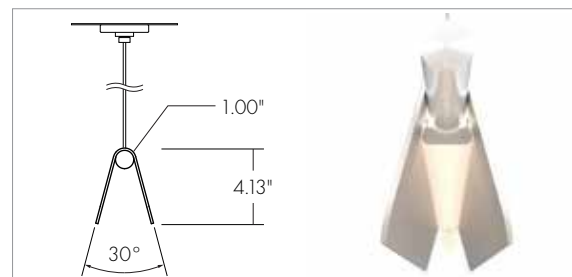

OVERVIEW

ARCHITECTURAL DIRECT AND INDIRECT LINEAR LIGHTING

WATTAGES

3.5W/FT, 7W/FT, 11W/FT

CCT

2700K, 3000K, 3500K, 4000K

FIXTURE LENGTHS

34", 46", 58"

MOUNTING

POWERED SUSPENSION CABLES

DIMMING

0-10V AND LUTRON HI-LUME ECOSYSTEM

CERTIFICATIONS

ETL AND CETL APPROVED FOR DRY LOCATION

C5X

An ultra-compact wall wash fixture available in a variety of mounting configurations designed to fit seamlessly into any environment.