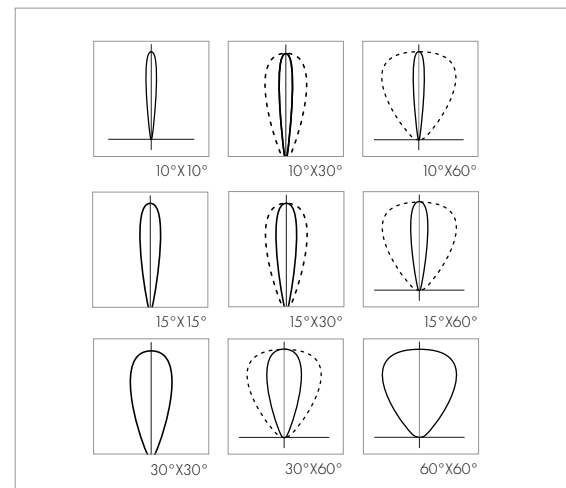

PILOT PEX

The PEX Series, an exterior LED cove and graze luminaire, offering 11 optical distributions in CCT's of 2700K, 3000K, 3500K, 4000K and RGBW. PEX features an integral universal power supply, 1' and 4' modules, plug & play installation and IP67 rated.

OVERVIEW

HIGH PERFORMANCE EXTERIOR GRAZE LIGHTING

WATTAGES

4W/FT, 7W/FT, 10W/FT

CCT

2700K, 3000K, 3500K, 4000K, RGBW (12W/FT)

FIXTURE LENGTHS

12", 48", AC PLUG AND PLAY READY

DIMMING

0-10V DIMMING IS STANDARD, OPTIONAL DMX DIMMING

CERTIFICATIONS

ETL LISTED FOR WET LOCATIONS (IP67 RATING)