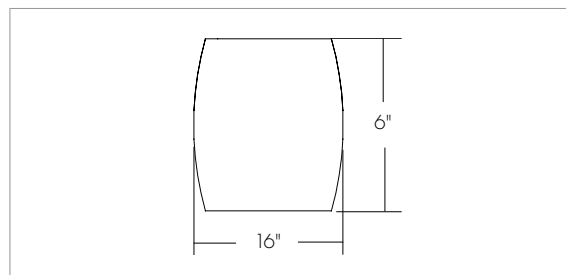

MEDLEY A

Designed for today's energy-efficient environments, Medley A has enough design elements to compliment any interior.

OVERVIEW

INTERIOR LINEAR ARCHITECTURAL LIGHTING (INTEGRAL POWER SUPPLY)

WATTAGES

3.5W/FT, 9W/FT, 17W/FT

CCT

2700K, 3000K, 3500K, 4000K, TUNABLE AND COLOR CHANGING

FIXTURE LENGTHS

24" - 96"

MOUNTING

SURFACE, AIRCRAFT CABLE, PENDANT AND EXTENDED ARM

DIMMING

0-10V AND DMX DIMMING

CERTIFICATIONS

ETL AND CETL APPROVED FOR DRY LOCATION