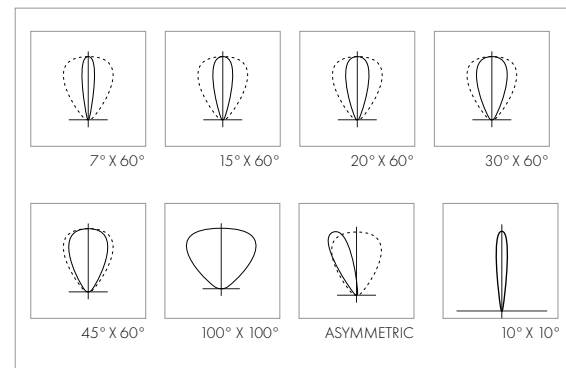

MEDLEY X

Medley-X has a unique architectural styling with a visor shielding built in to the fixture design.

OVERVIEW

EXTERIOR ARCHITECTURAL LINEAR LIGHTING (REMOTE POWER SUPPLY)

WATTAGES

3.5W/FT, 9W/FT, 17W/FT

CCT

2700K, 3000K, 3500K, 4000K, KELVIN TUNABLE AND COLOR CHANGING

FIXTURE LENGTHS

24" - 96"

MOUNTING

SURFACE, EXTENDED ARM AND PENDANT

DIMMING

0-10V AND DMX DIMMING

CERTIFICATIONS

IP67 RATED FOR EXTREME OUTDOOR ENVIRONMENTS