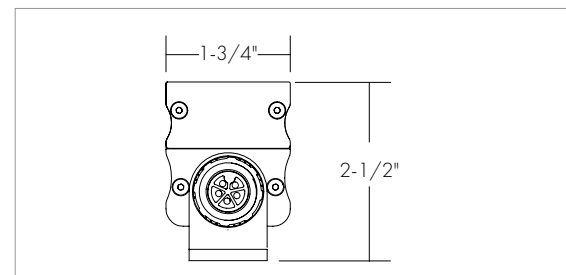

PILOT PEX

The PEX Series, an exterior LED cove and graze luminaire, offering 11 optical distributions in CCT's of 2700K, 3000K, 3500K, 4000K and RGBW. PEX features an integral universal power supply, 1' and 4' modules, plug & play installation and IP67 rated.

OVERVIEW

HIGH PERFORMANCE EXTERIOR GRAZE LIGHTING

WATTAGES

4W/FT, 7W/FT, 10W/FT

CCT

2700K, 3000K, 3500K, 4000K, RGBW (12W/FT)

FIXTURE LENGTHS

12", 48", AC PLUG AND PLAY READY

DIMMING

0-10V DIMMING IS STANDARD, OPTIONAL DMX DIMMING

CERTIFICATIONS

ETL LISTED FOR WET LOCATIONS (IP67 RATING)