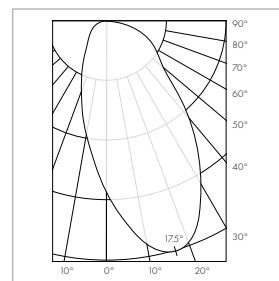

C5X

An ultra-compact wall wash fixture available in a variety of mounting configurations designed to fit seamlessly into any environment.

OVERVIEW

ULTRA COMPACT WALL WASH

WATTAGES

3.5W/FT, 9W/FT, 17W/FT

CCT

2700K, 3000K, 3500K, 4000K

FIXTURE LENGTHS

24", 36", 48", 60", 72", 96" AND CONTINUOUS RUNS

MOUNTING

SURFACE, EXTENDED ARM, PENDANT, POWERED SUSPENSION CABLES

DIMMING

0-10V AND LUTRON HI-LUME ECOSYSTEM

CERTIFICATIONS

ETL AND CETL APPROVED FOR DRY LOCATION