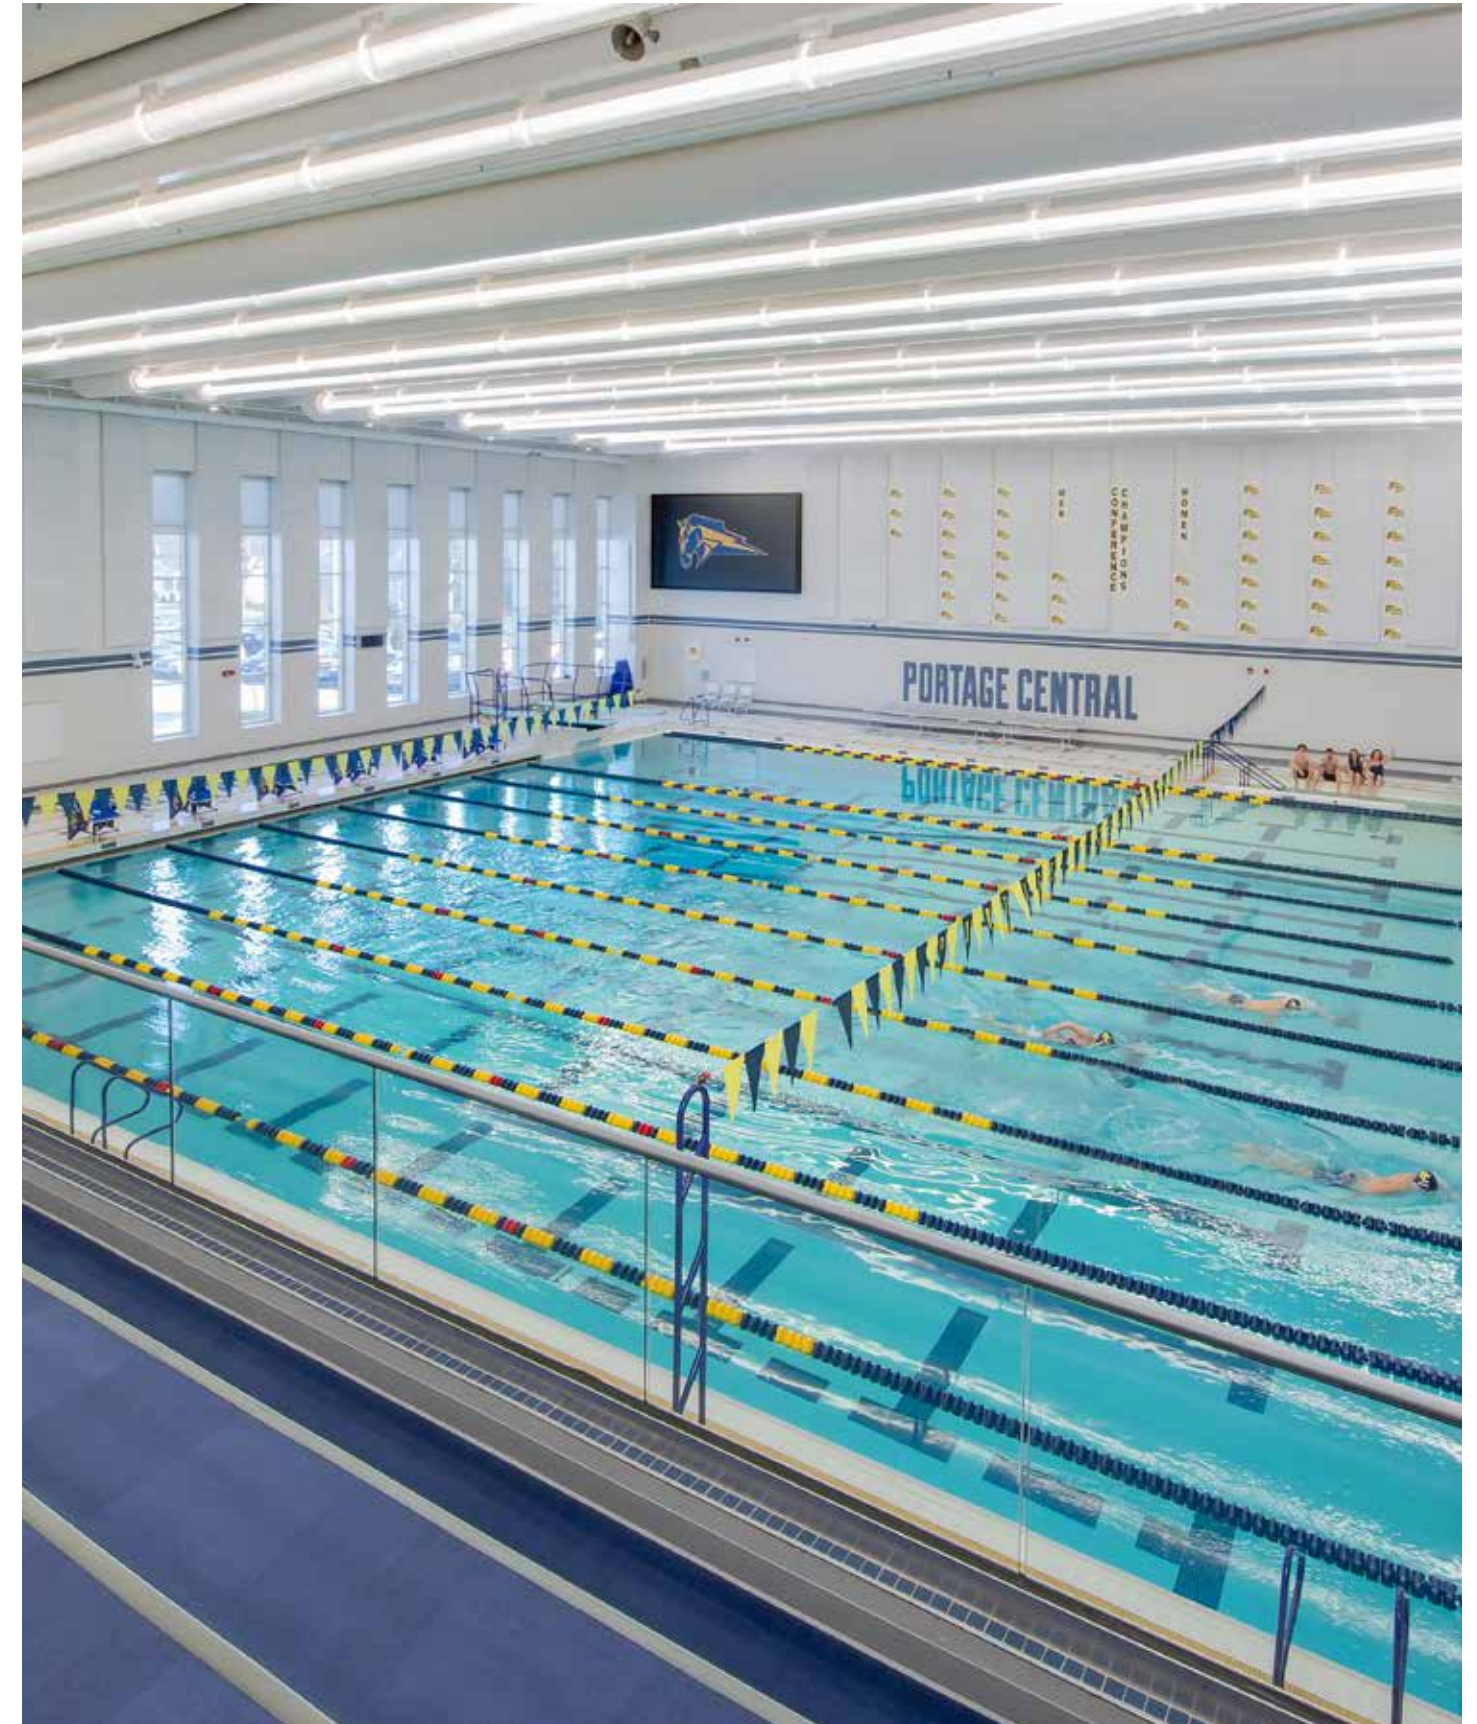

CERTIFICATIONS

UL AND CUL APPROVED FOR WET LOCATION