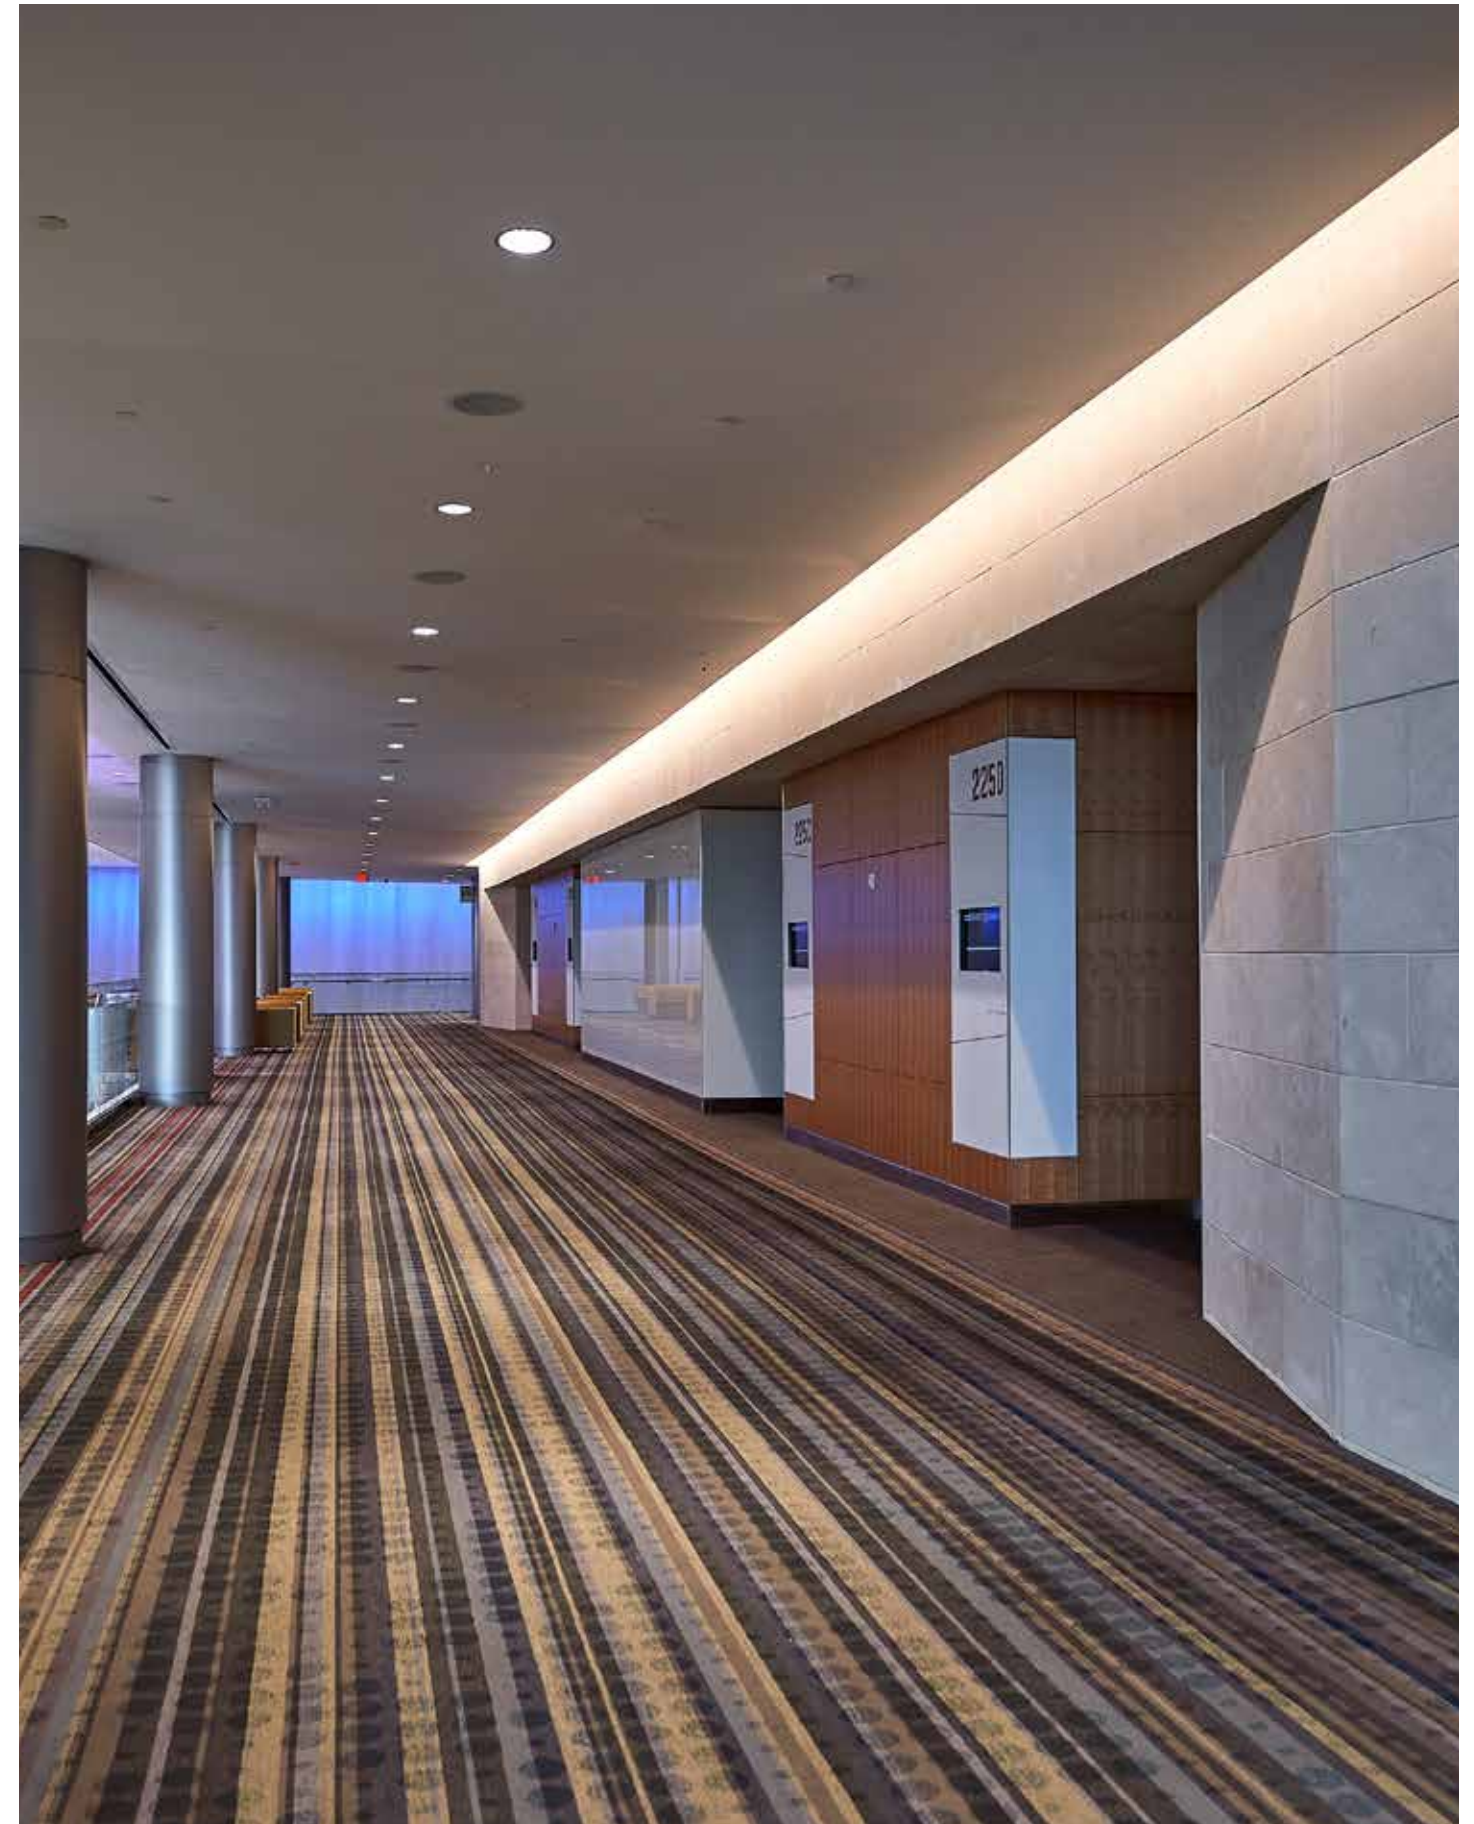

CERTIFICATIONS

ETL LISTED FOR DAMP/DRY LOCATIONS