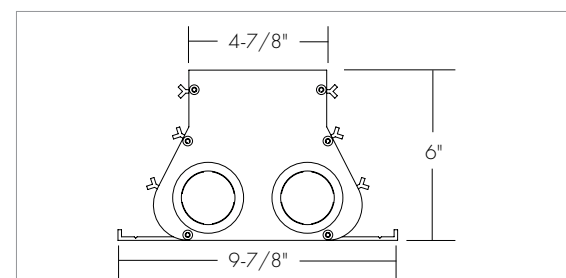

CERTIFICATIONS

IP68 RATED AND IK10 RATED