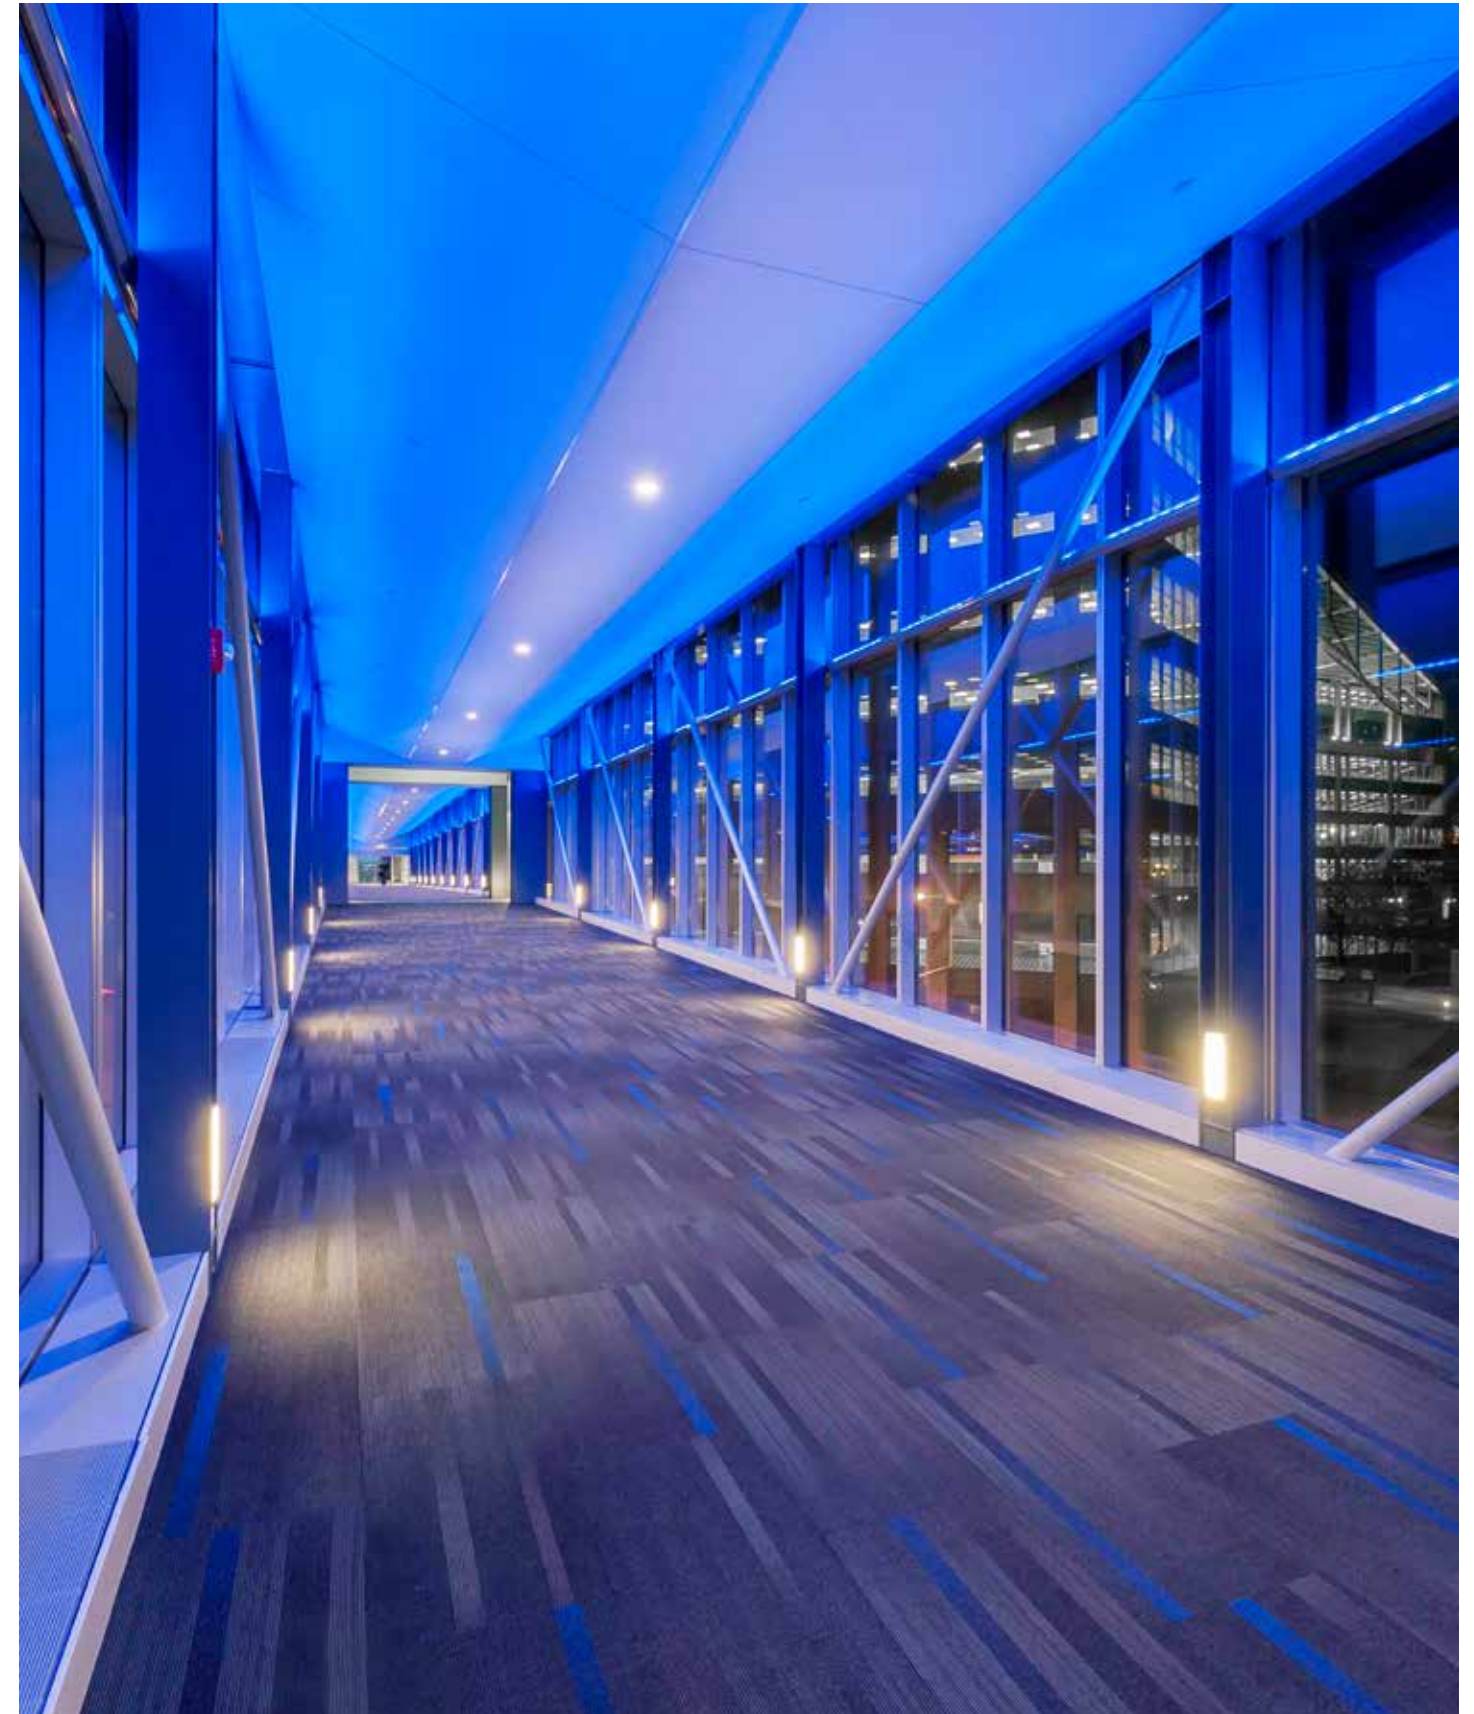

MOUNTING

SURFACE, AIRCRAFT CABLE, PENDANT AND EXTENDED ARM

DIMMING

0-10V AND DMX DIMMING

CERTIFICATIONS

ETL AND CETL APPROVED FOR DRY LOCATION

MEDLEY VIEW II

Medley View II's powerful LED engines coupled with Insight's precision optics, allow you to bathe your building in a warm glow.