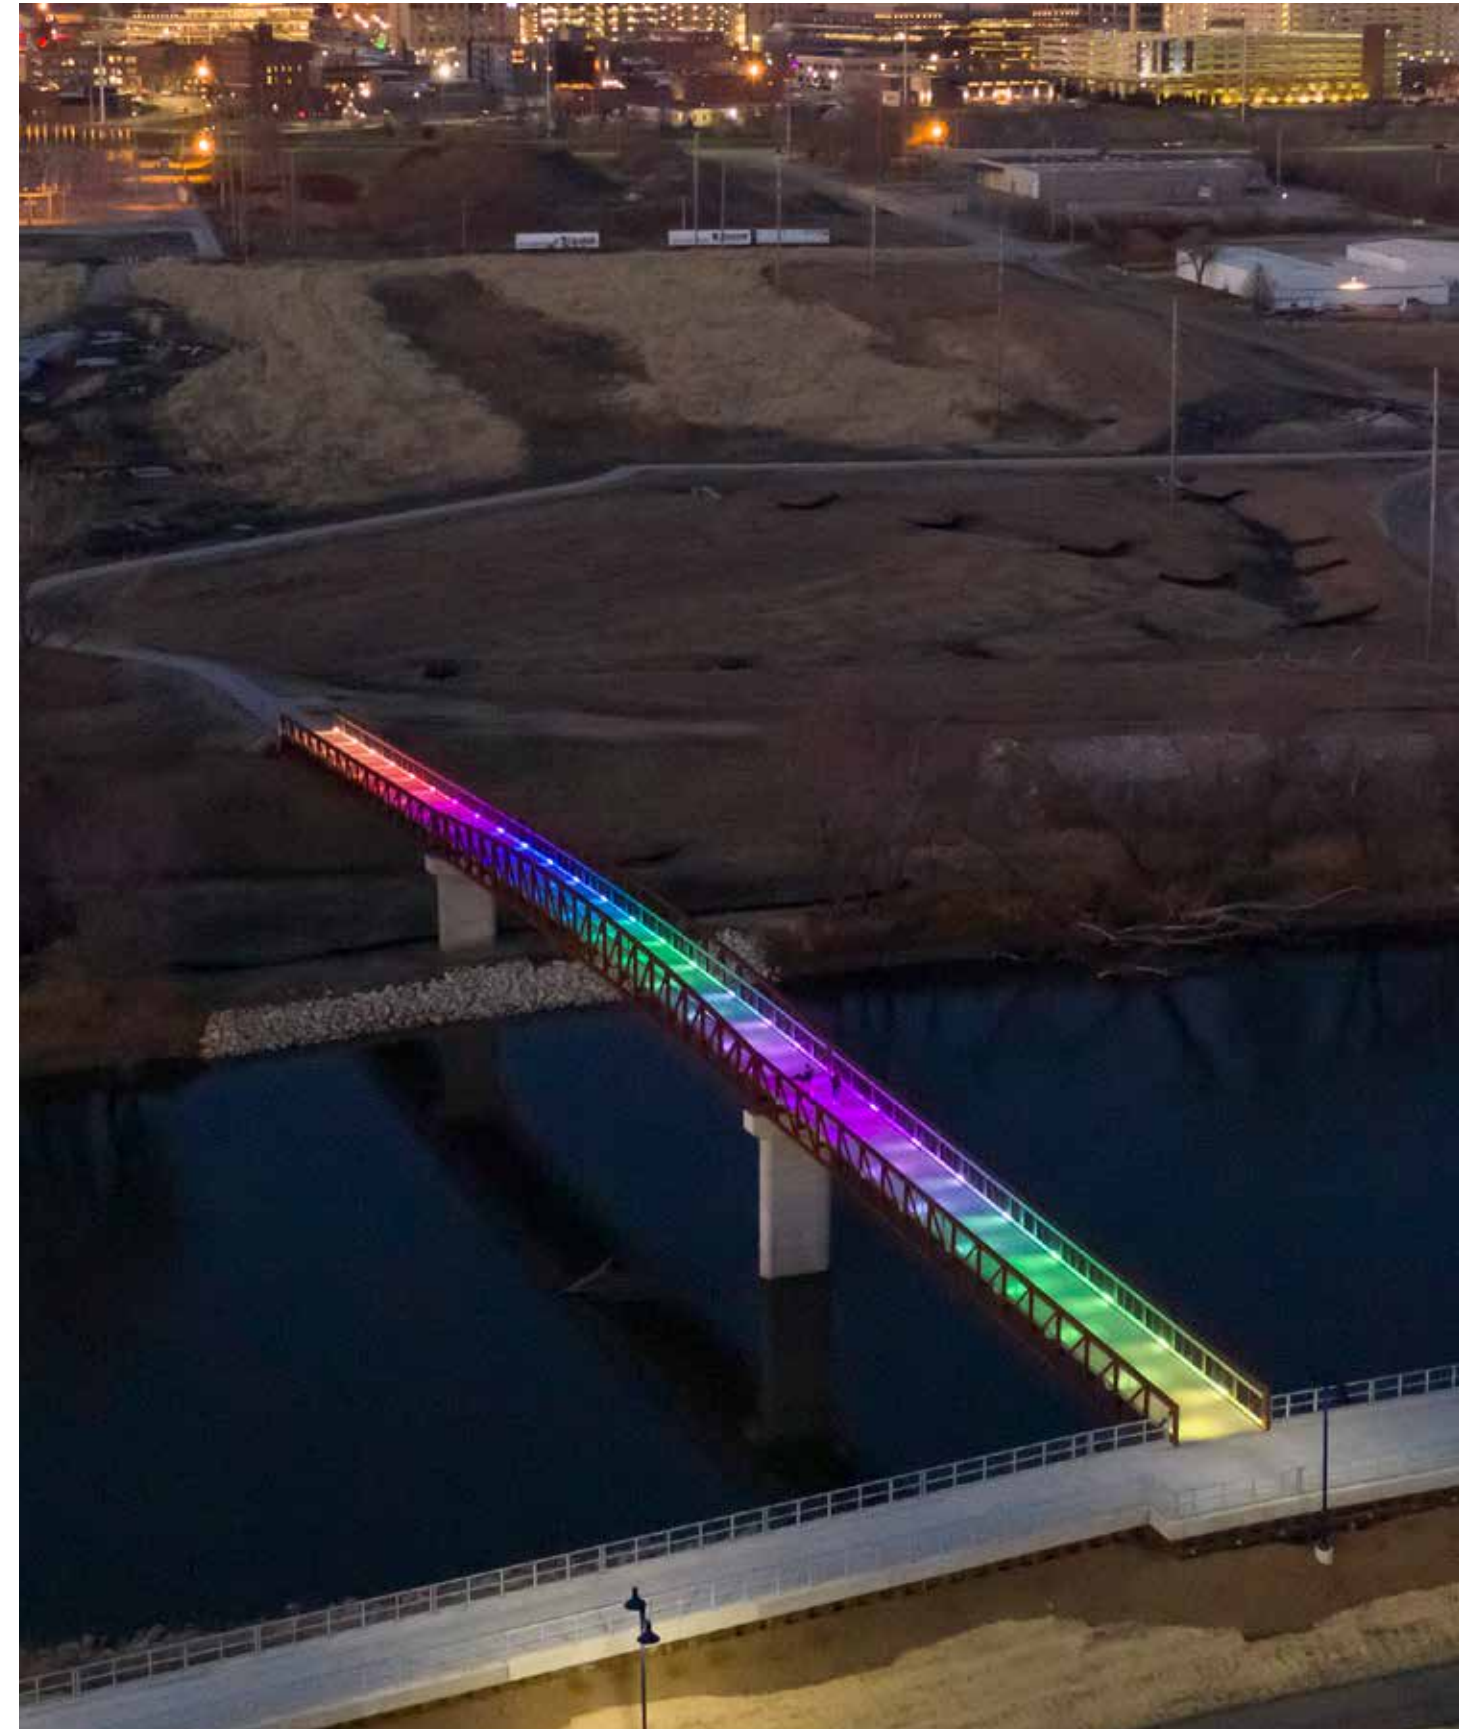

MEDLEY XI

MXi is a simple stand-alone sealed enclosure ideal to fit into small niches or exterior pockets.

OVERVIEW

EXTERIOR LOW PROFILE LINEAR LIGHTING (REMOTE POWER SUPPLY)

WATTAGES

3.5W/FT, 9W/FT, 17W/FT

CCT

2700K, 3000K, 3500K, 4000K, TUNABLE AND COLOR CHANGING

FIXTURE LENGTHS

24" - 96"

MOUNTING

SURFACE

DIMMING

0-10V AND DMX DIMMING

CERTIFICATIONS

IP67 RATED FOR EXTREME OUTDOOR ENVIRONMENTS