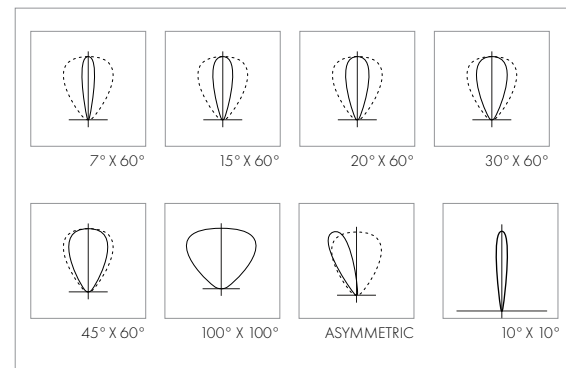

MEDLEY A

Designed for today's energy-efficient environments, Medley A has enough design elements to compliment any interior.

OVERVIEW

INTERIOR LINEAR ARCHITECTURAL LIGHTING (INTEGRAL POWER SUPPLY)

WATTAGES

3.5W/FT, 9W/FT, 17W/FT

CCT

2700K, 3000K, 3500K, 4000K, TUNABLE AND COLOR CHANGING

FIXTURE LENGTHS

24" - 96"

MOUNTING

SURFACE, AIRCRAFT CABLE, PENDANT AND EXTENDED ARM

DIMMING

0-10V AND DMX DIMMING

CERTIFICATIONS

ETL AND CETL APPROVED FOR DRY LOCATION