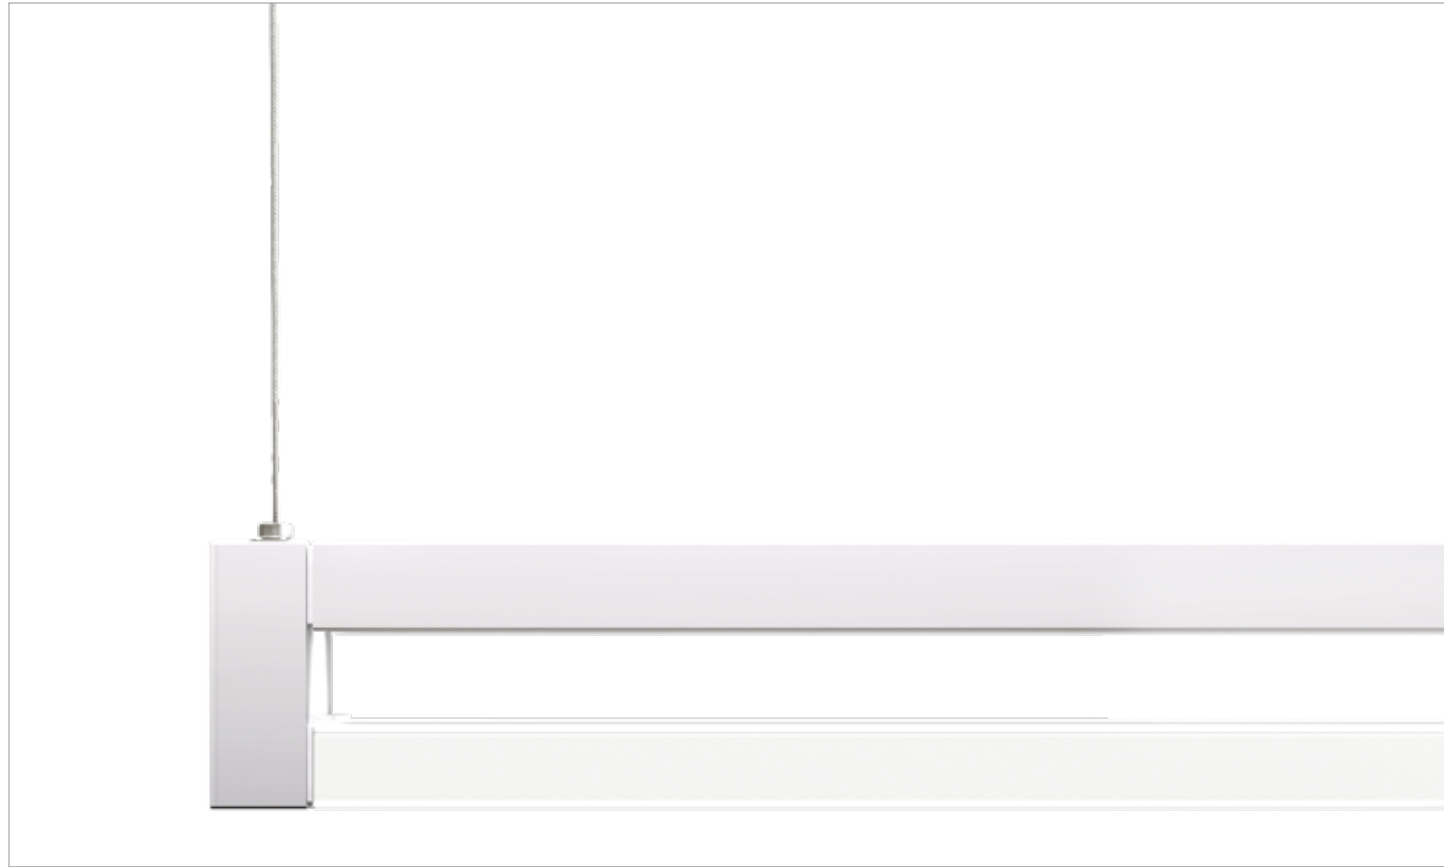

High Performance | Architectural | Lighting Solutions

2020 I D E A B O O K

SPACE

A re-imagining of the traditional linear fixture. Space balances light, dark, and the open air to create an extraordinary lighting tool.