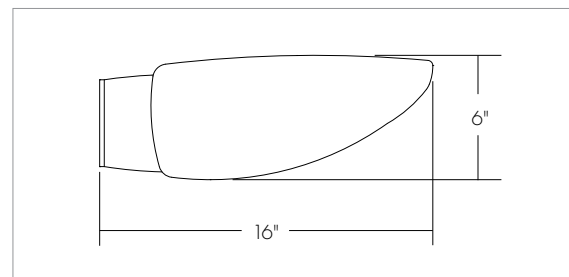

D2 SERIES

Ideal for interior and exterior applications with high ceilings such as lobbies, libraries natatoriums or atrium spaces.

OVERVIEW

HIGH PERFORMANCE ASYMMETRIC INDIRECT LED LUMINAIRE FOR INTERIOR AND EXTERIOR USE

WATTAGES

60W, 100W, 150W, 200W, 300W & 380 IN TWO LOW PROFILE HOUSING SIZES

CCT

2700K, 3000K, 3500K, 4000K

POWER

INTEGRAL POWER SUPPLY (LINE VOLTAGE, 120V - 277V)

MOUNTING

WALL AND PENDANT

DIMMING

0-10V

CERTIFICATIONS

D2X: ETL /CETL APPROVED FOR WET LOCATION,
D2I: ETL AND CETL APPROVED FOR DAMP LOCATION