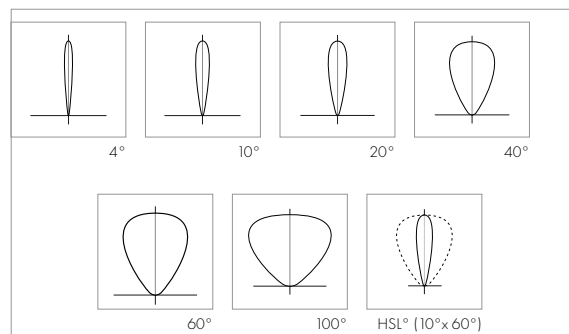

DIMMING

0-10V, DMX

CERTIFICATIONS

IP66, IP67, IK07, 3G RATING (SUITABLE FOR USE ON BRIDGES)

2018
WINNER
LIGHTING
DESIGN
AWARDS

MASQUE

The Masque LED family of facade lighting fixtures is up to the task. Integrating the latest in digital LED platforms for white light and color changing with 6 optical choices of beam performance.