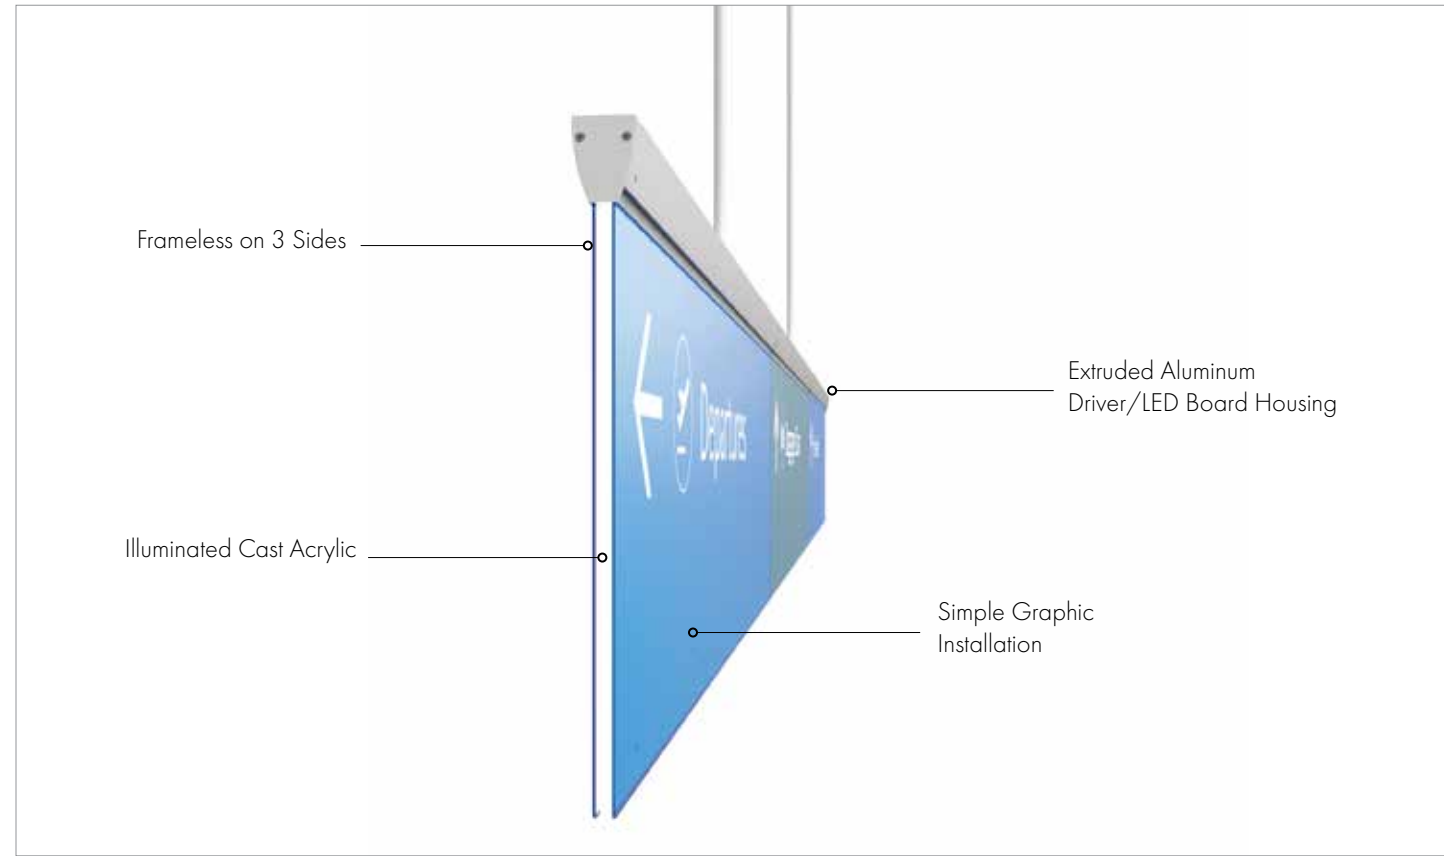

MOUNTING

SUSPENDED, SURFACE, RECESSED

DIMMING

0-10V AND DMX

CERTIFICATIONS

ETL AND CETL APPROVED FOR DRY LOCATION

PARASIGN

ParaSign's ability to illuminate up to 24" of graphic with one light source located in the sleek housing, the signage architecture can be changed forever. ParaSign is available in standard lengths of 48" and 96" and can be easily specified for standard applications.

OVERVIEW

FRAMELESS LED, DOUBLE SIDED WAYFINDING SYSTEM, DESIGNED FOR SIMPLE GRAPHIC INSTALLATION

WATTAGES

11W/FT IN 12" AND 24" PANEL HEIGHTS

CCT

5000K

SIGN LENGTHS

24", 36", 48", 96"