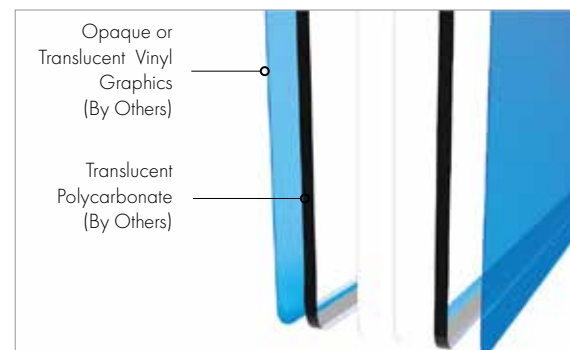

PARASIGN

ParaSign's ability to illuminate up to 24" of graphic with one light source located in the sleek housing, the signage architecture can be changed forever. ParaSign is available in standard lengths of 48" and 96" and can be easily specified for standard applications.

OVERVIEW

FRAMELESS LED, DOUBLE SIDED WAYFINDING SYSTEM, DESIGNED FOR SIMPLE GRAPHIC INSTALLATION

WATTAGES

11W/FT IN 12" AND 24" PANEL HEIGHTS

CCT

5000K

SIGN LENGTHS

24", 36", 48", 96"

MOUNTING

SUSPENDED, SURFACE

DIMMING

0-10V