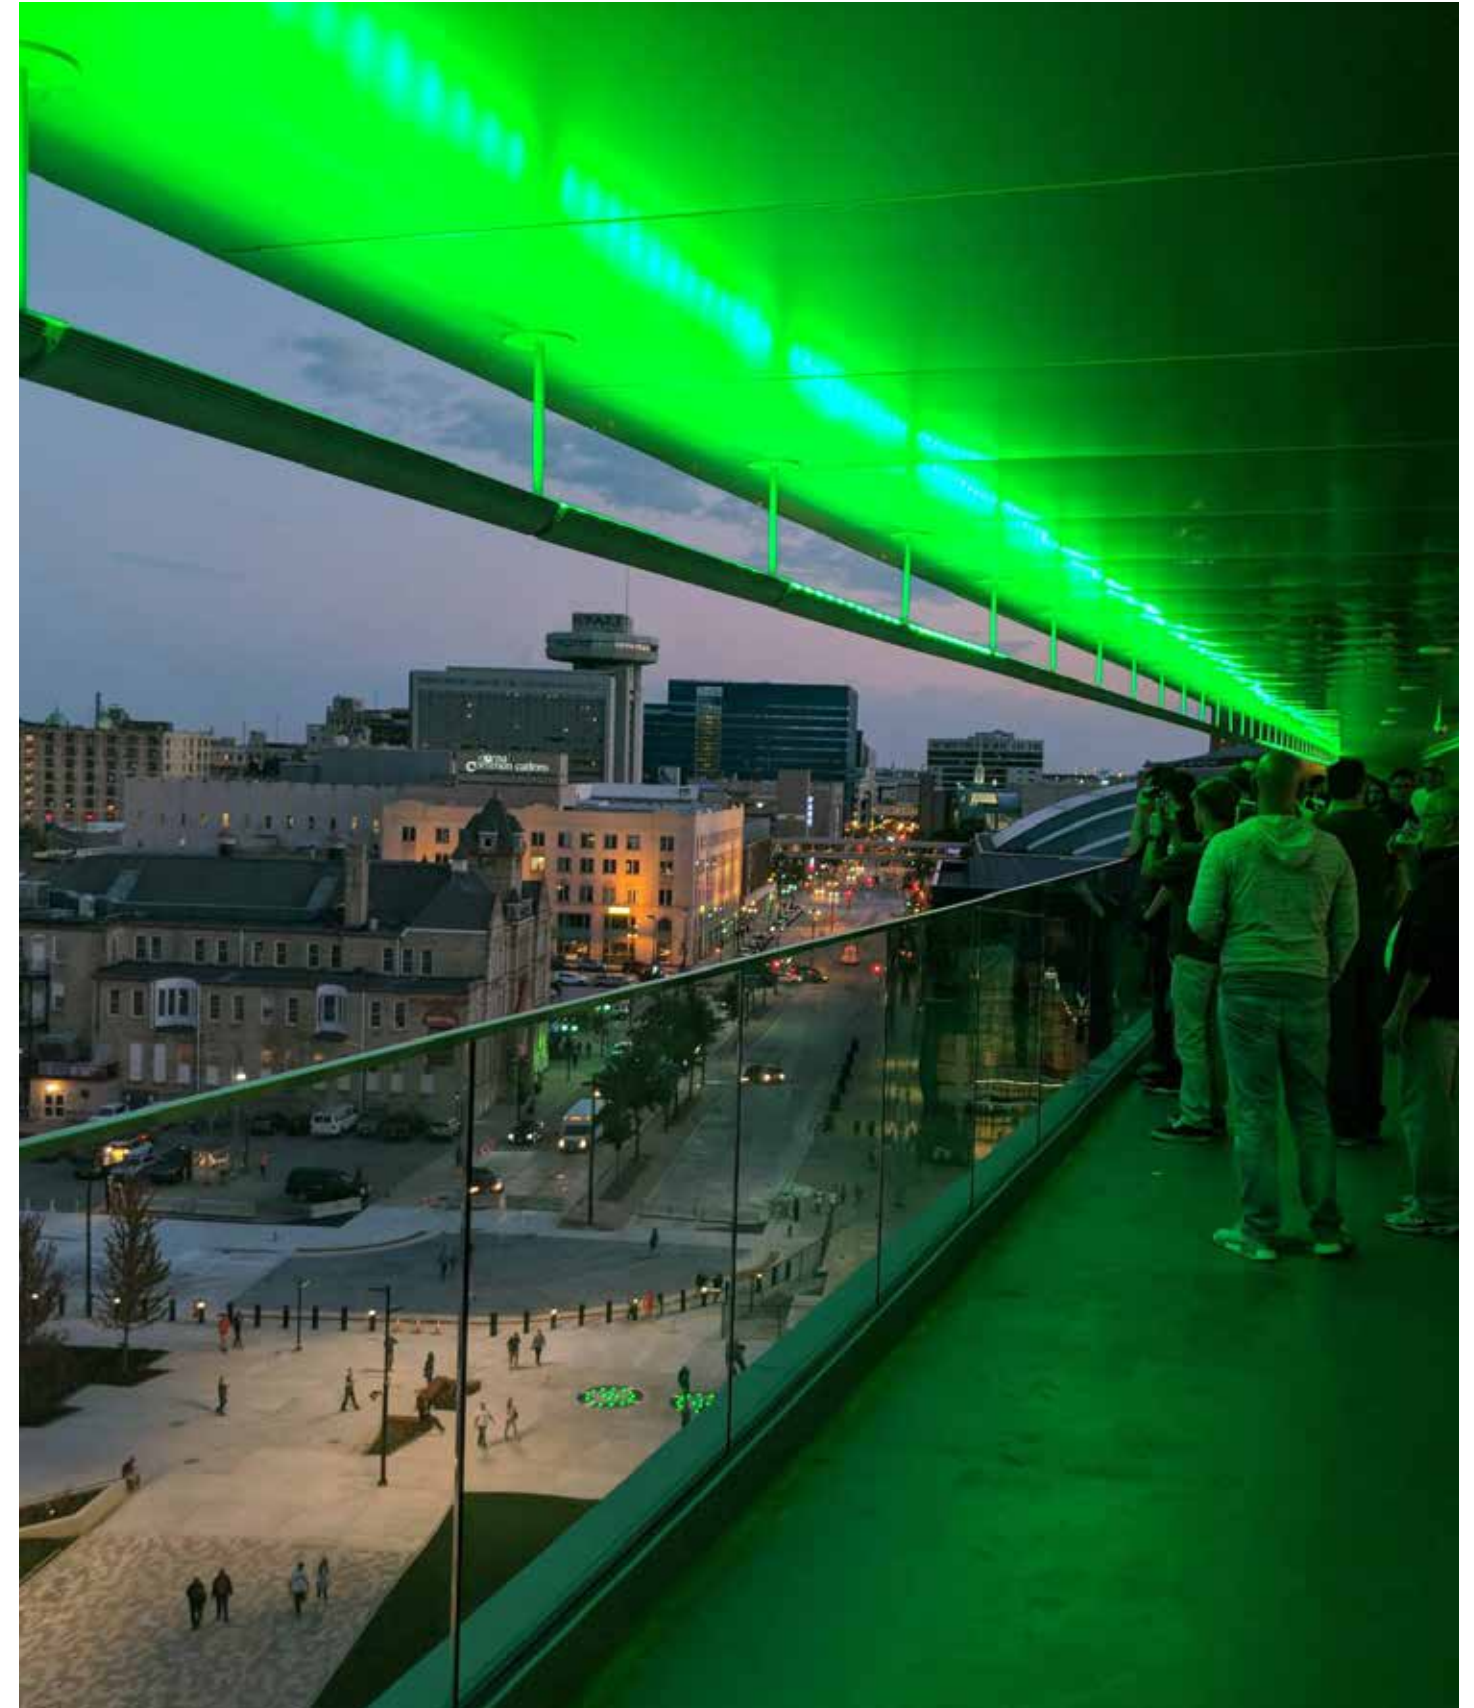

CERTIFICATIONS

IP67 RATED FOR EXTREME OUTDOOR ENVIRONMENTS

MEDLEY XI

MXi is a simple stand-alone sealed enclosure ideal to fit into small niches or exterior pockets.

OVERVIEW

EXTERIOR LOW PROFILE LINEAR LIGHTING (REMOTE POWER SUPPLY)