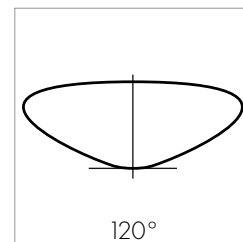

PILOT PAC

PAC is an ultra low-profile AC line voltage cove lighting product, featuring. PAC features plug and play connections for run lengths up to 100'. PAC does not have a traditional power supply but rather has the 24V conversion on the circuit boards with Triac dimming.

OVERVIEW

AC LINE VOLTAGE COVE LIGHTING

WATTAGES

4W/FT

CCT

2700K, 3000K, 3500K, 4000K (90+ CRI)

FIXTURE LENGTHS

12", 48", SINGLE AND PLUG AND PLAY

DIMMING

TRIAC DIMMING IS STANDARD

CERTIFICATIONS

ETL LISTED FOR DAMP/DRY LOCATIONS