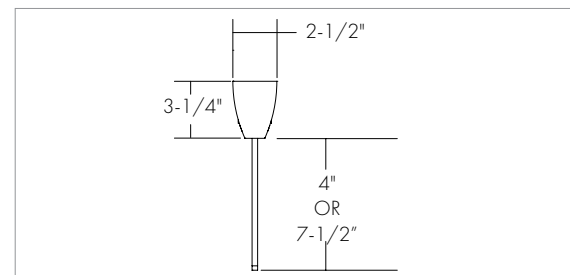

CERTIFICATIONS

ETL AND CETL APPROVED FOR DRY LOCATION