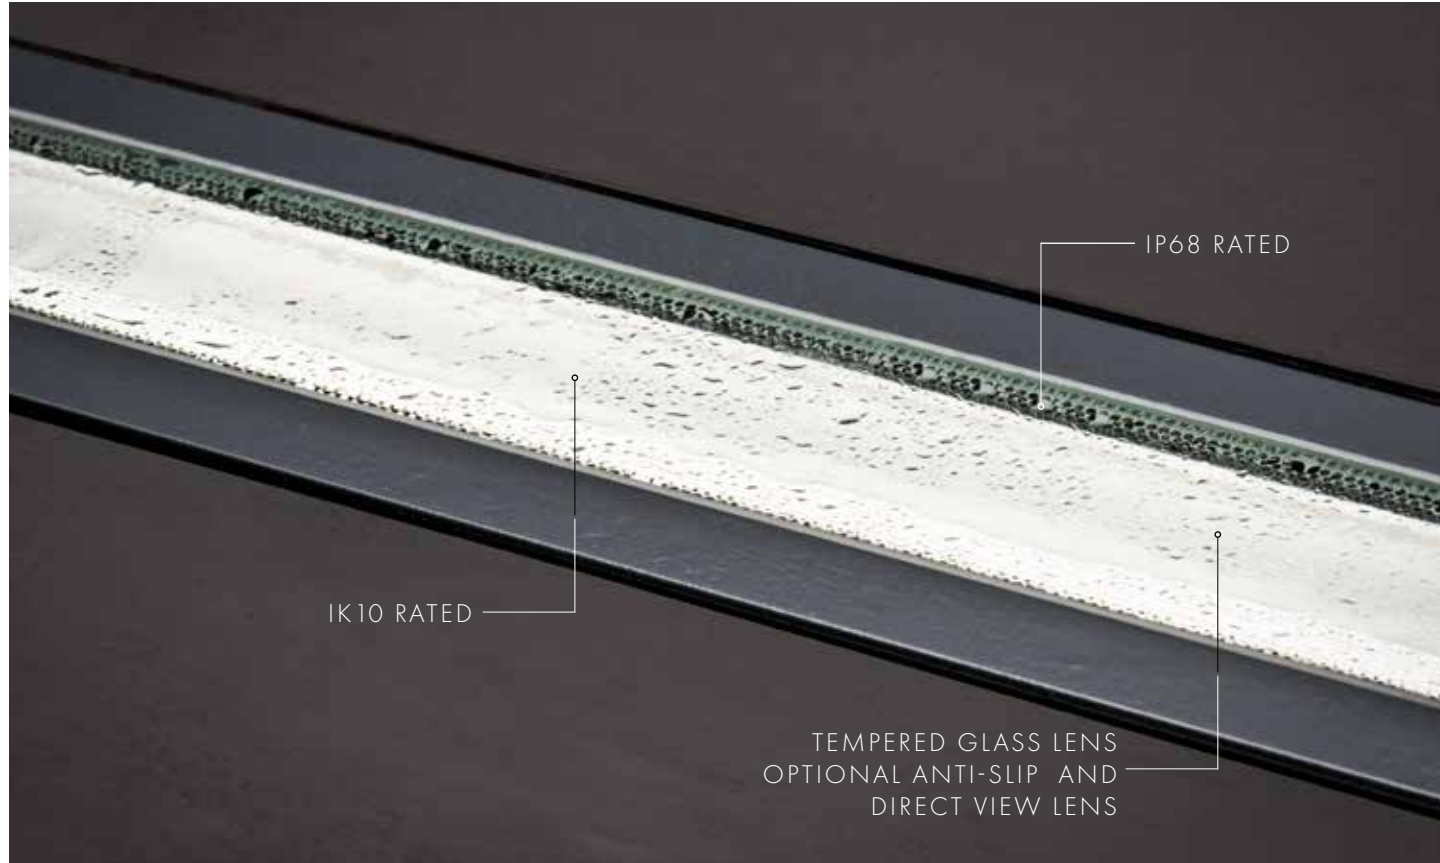

DIMMING

0-10V AND DMX DIMMING

CERTIFICATIONS

IP67 RATED FOR EXTREME OUTDOOR ENVIRONMENTS

MEDLEY INGRADE

A patented LED linear ingrade luminaire featuring a unique snap-in optical system. Available in lengths of 12", 24", 36", 48". A wide selection of optics and two new high performance asymmetric wallwash distributions.