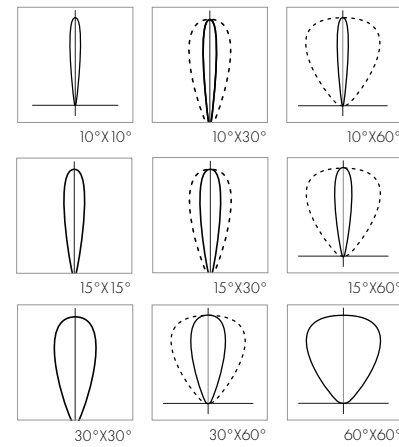

CERTIFICATIONS

ETL LISTED FOR DAMP/DRY LOCATIONS