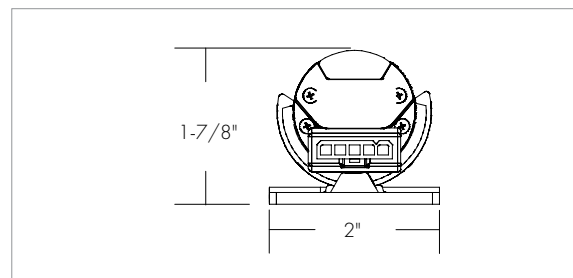

PILOT PCM

Pilot PCM is an AC plug and play cove lighting product that offers high lumen performance at our most competitive price point ever. Offered in CCTs of 2700K, 3000K, 3500K, and 4000K.

OVERVIEW

HIGH PERFORMANCE AC PLUG AND PLAY COVE LIGHTING

WATTAGES

3.5W/FT, 5W/FT, 7W/FT, 10W/FT, 13W/FT

CCT

2700K, 3000K, 3500K, 4000K AND STATIC RED, GREEN, BLUE, GREEN

FIXTURE LENGTHS

12", 48"

DIMMING

0-10V IS STANDARD

CERTIFICATIONS

ETL LISTED FOR DAMP/DRY LOCATIONS