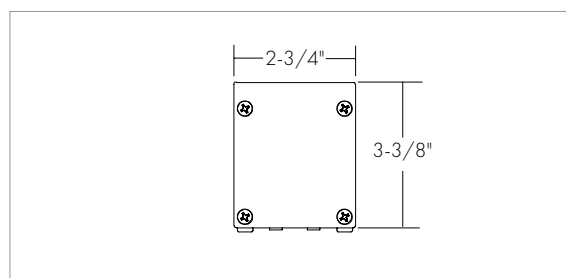

MEDLEY VIEW II

Medley View II's powerful LED engines coupled with Insight's precision optics, allow you to bathe your building in a warm glow.

OVERVIEW

EXTERIOR LINEAR ARCHITECTURAL LIGHTING (INTEGRAL POWER SUPPLY)

WATTAGES

3.5W/FT, 9W/FT, 17W/FT

CCT

2700K, 3000K, 3500K, 4000K, KELVIN TUNABLE AND COLOR CHANGING

FIXTURE LENGTHS

24" - 96"

MOUNTING

SURFACE AND EXTENDED ARM MOUNTINGS WITH PLUG AND PLAY CONNECTION

DIMMING

0-10V, DMX DALI AND LUTRON HI-LUME

CERTIFICATIONS

TESTED TO ANSI STANDARDS FOR 3G VIBRATION TESTING, IK07 IMPACT TESTING, IP67 RATED FOR EXTREME OUTDOOR ENVIRONMENTS