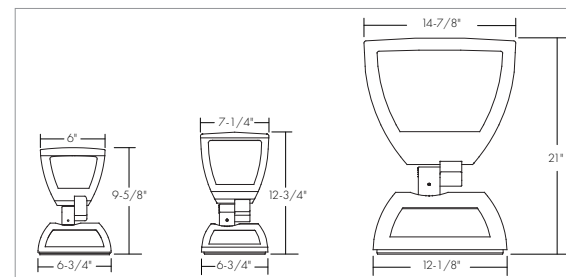

MASQUE

The Masque LED family of facade lighting fixtures is up to the task. Integrating the latest in digital LED platforms for white light and color changing with 6 optical choices of beam performance.

OVERVIEW

HIGH PERFORMANCE ARCHITECTURAL FACADE LIGHTING

WATTAGES

15W, 30W, 50W, 135W , OFFERED IN 3 HOUSING SIZES

CCT

2700K, 3000K, 3500K, 4000K, STATIC COLORS, COLOR CHANGING

MOUNTING

SURFACE, EXTENDED ARM, STANCHION

DIMMING

0-10V

CERTIFICATIONS

ETL WET LOCATION