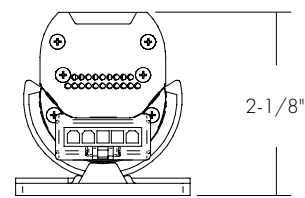

CERTIFICATIONS

ETL LISTED FOR DAMP/DRY LOCATIONS