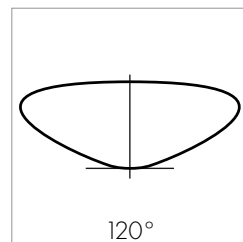

PILOT PCM

Pilot PCM is an AC plug and play cove lighting product that offers high lumen performance at our most competitive price point ever. Offered in CCTs of 2700K, 3000K, 3500K, and 4000K.

OVERVIEW

HIGH PERFORMANCE AC PLUG AND PLAY COVE LIGHTING

WATTAGES

3.5W/FT, 5W/FT, 7W/FT, 10W/FT, 13W/FT

CCT

2700K, 3000K, 3500K, 4000K AND STATIC RED, GREEN, BLUE, GREEN

FIXTURE LENGTHS

12", 48"

DIMMING

0-10V IS STANDARD

CERTIFICATIONS

ETL LISTED FOR DAMP/DRY LOCATIONS