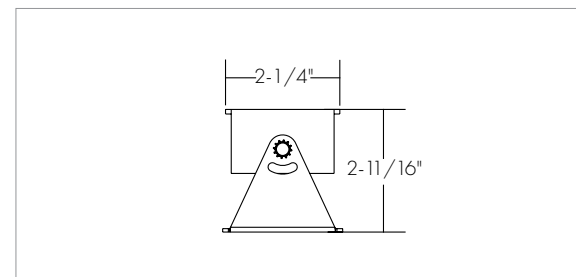

MEDLEY XI

MXi is a simple stand-alone sealed enclosure ideal to fit into small niches or exterior pockets.

OVERVIEW

EXTERIOR LOW PROFILE LINEAR LIGHTING (REMOTE POWER SUPPLY)

WATTAGES

3.5W/FT, 9W/FT, 17W/FT

CCT

2700K, 3000K, 3500K, 4000K, TUNABLE AND COLOR CHANGING

FIXTURE LENGTHS

24" - 96"

MOUNTING

SURFACE

DIMMING

0-10V AND DMX DIMMING

CERTIFICATIONS

IP67 RATED FOR EXTREME OUTDOOR ENVIRONMENTS