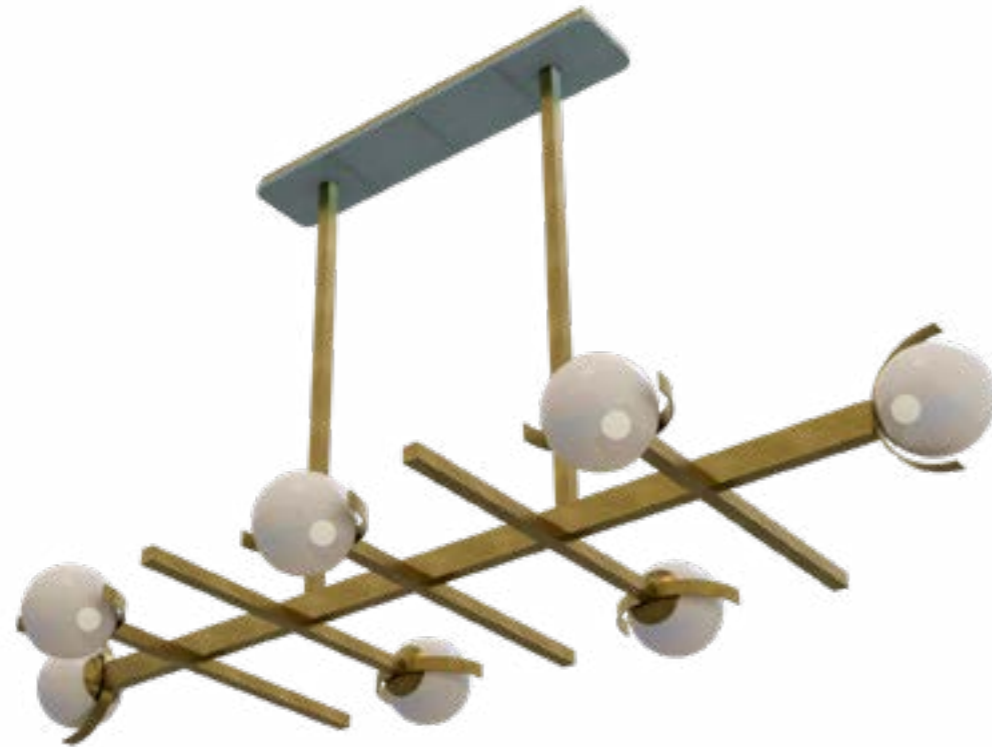

Greta

Sospensione

Suspension lamp

Cod:
02971

Sospensione in ottone con piastra ceramica decorativa e sfere in vetro acidato. Disponibile in diversi abbinamenti di colore. Su richiesta la lunghezza del tubo può essere personalizzata.

Brass suspension with decorative ceramic plate and etched glass spheres. Available in different color combinations. Upon request stem height can be customized.

Design: Piero Angelo Orecchioni

Dim:
H. 80 x 155 x 59 cm

Elettr:
7 x G9 5w