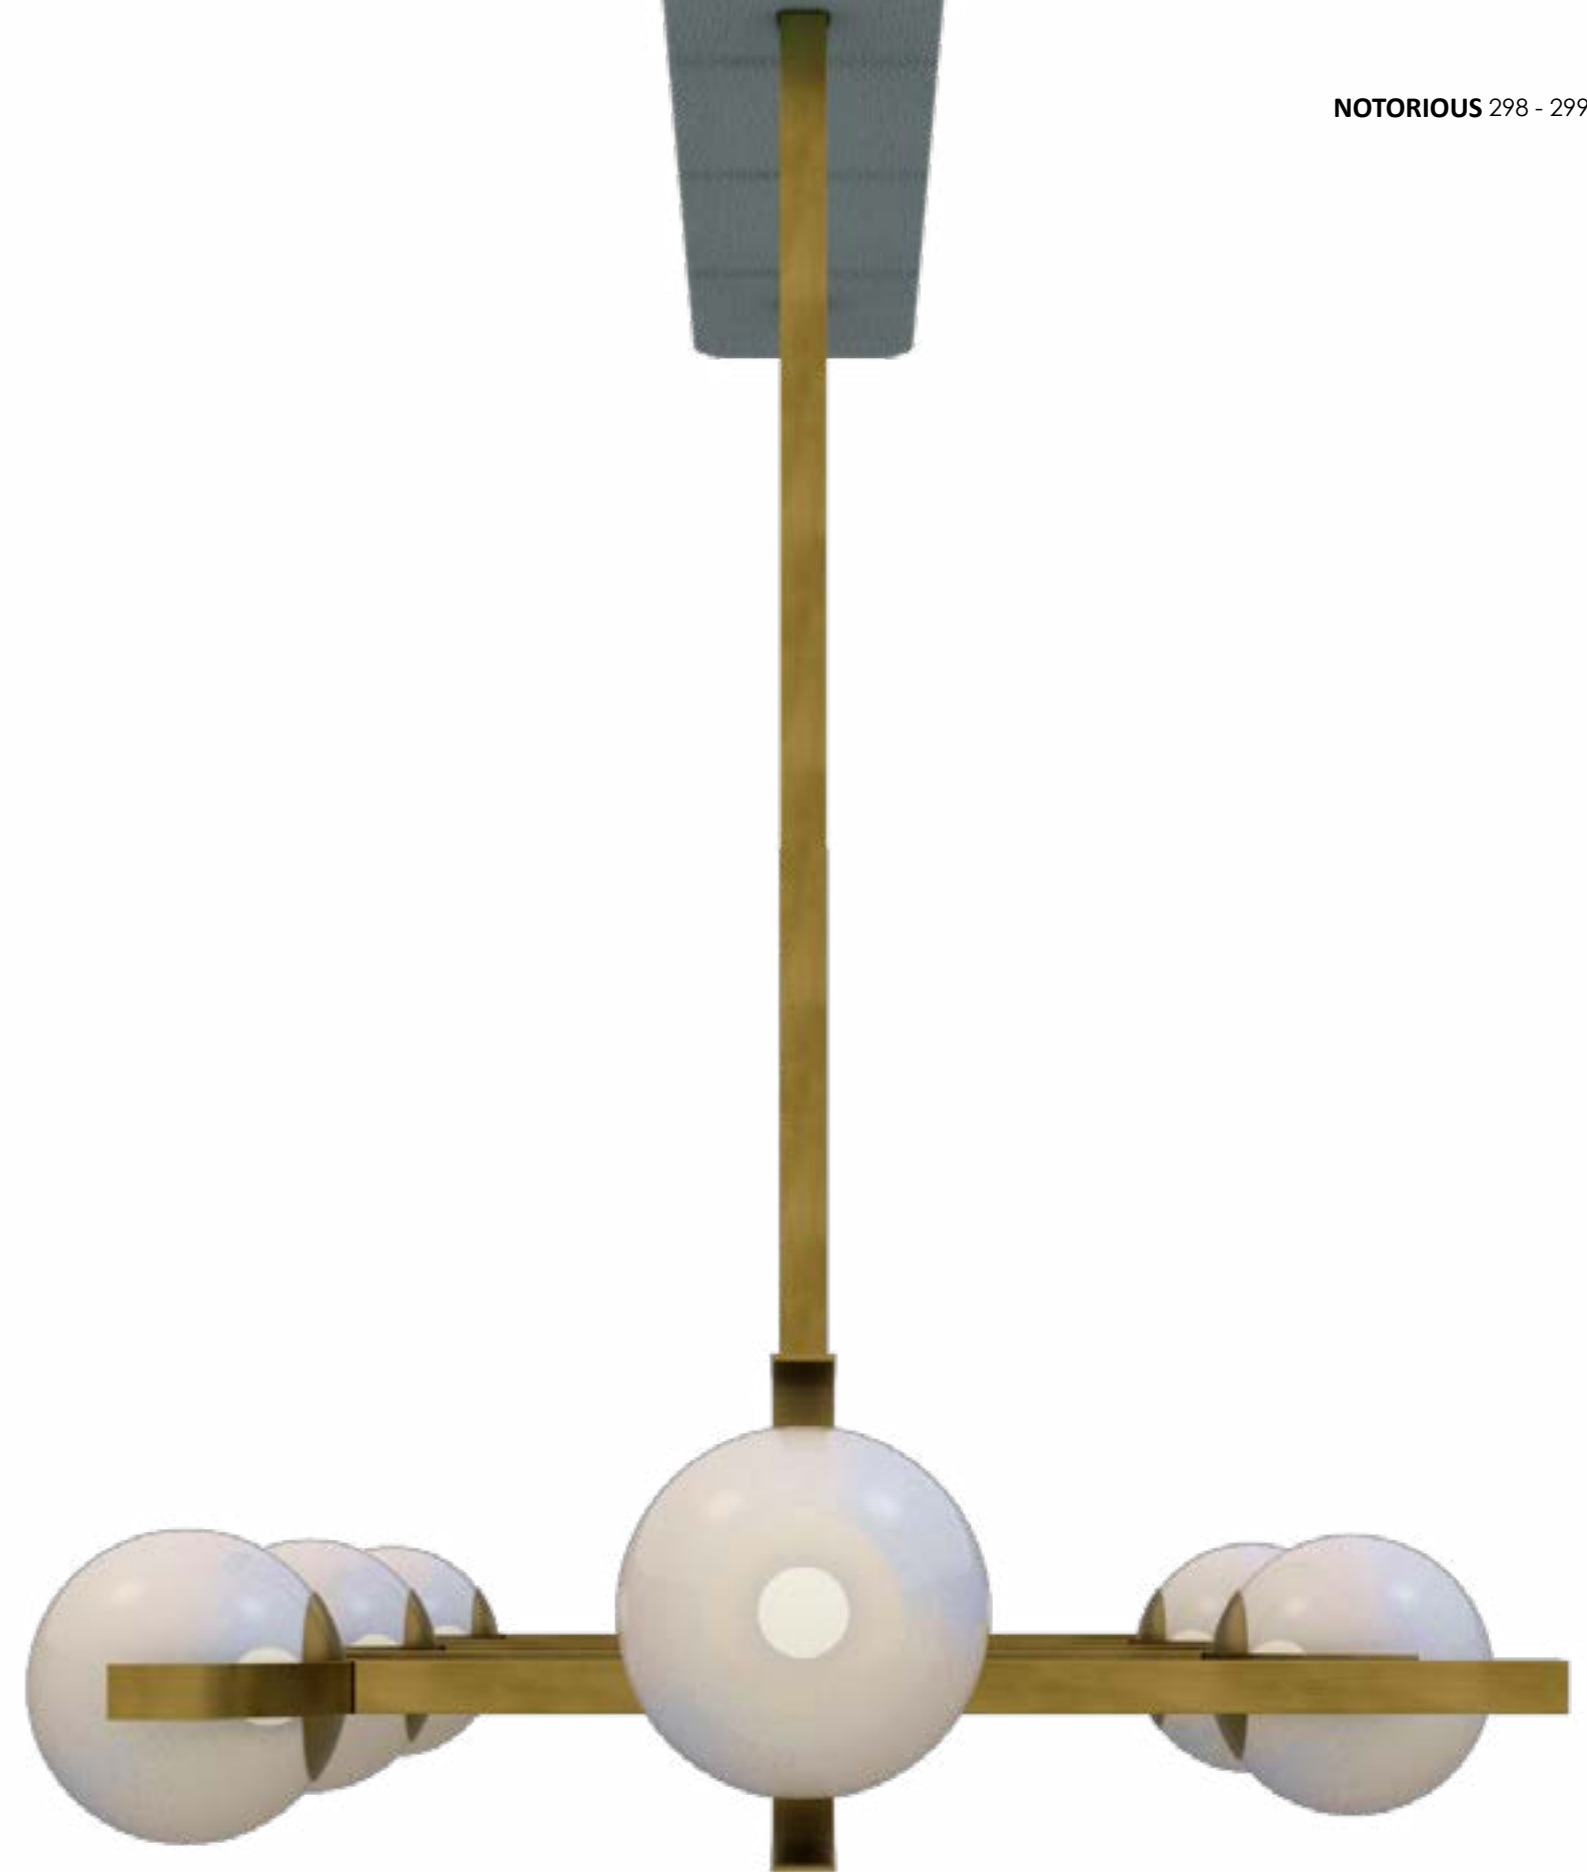

Greta

Sospensione

Suspension lamp

Cod:
02971

Sospensione in ottone con piastra ceramica decorativa e sfere in vetro acidato. Disponibile in diversi abbinamenti di colore. Su richiesta la lunghezza del tubo può essere personalizzata.

Brass suspension with decorative ceramic plate and etched glass spheres. Available in different color combinations. Upon request stem height can be customized.

Design: Piero Angelo Orecchioni

Dim:
H. 80 x 155 x 59 cm

Elettr:
7 x G9 5w