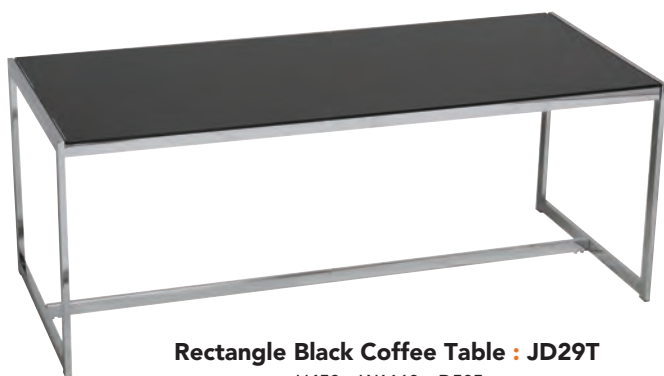

Rectangle Black Coffee Table : JD29T

H450 : W1160 : D505

H510 : D-Variou

Colour Range